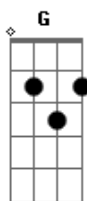

Badfinger - Day After Day

Tom: G
Intro: G F C G

G F C G
I remember finding out about you
G F C G
Every day my mind is all around you
D A Bm Am G
Looking out from my lonely room, day after day
D A
Bring it home, Baby, make it soon
C Bm Am G C G C G
I give my love to you? (solo piano)

G F C G
I remember holding you while you sleep
G F C G
Every day I feel the tears that you weep
D A C Bm Am G
Looking out from my lonely gloom, day after day
D A
Bring it home, Baby, make it soon

C Bm Am G C G C G
I give my love to you? (solo piano)

[Solo] G F C G F C G
D A C Bm Am G
Looking out from my lonely room, day after day
D A
Bring it home, Baby, make it soon
C Bm Am G C G C G
I give my love to you? (solo piano)

G F C G
I remember finding out about you
G F C G
Every day my mind is all around you
D A C Bm Am G
Looking out from my lonely gloom, day after day
D A
Bring it home, Baby, make it soon
C Bm Am G C G C G
I give my love to you?

Acordes