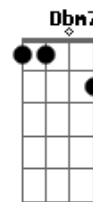

© ukulele-chords.com