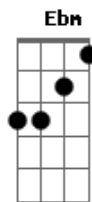

© ukulele-chords.com