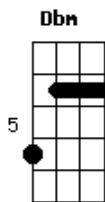

© ukulele-chords.com

© ukulele-chords.com