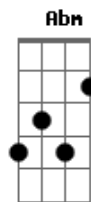

© ukulele-chords.com