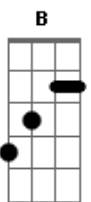

Badfinger - Baby Blue

Tom: B

B (opening riff)

Gb E E B (fill #1)
Guess I got what I deserved

Dbm E B (fill #2)
Kept you waiting there
Too long my love

Gb E E B (fill #1)
All that time without a word

Dbm E B (fill #2)
Didn't know you'd think,
That I'd forget

Gb (fill #3)
I'd regret

Dbm Dbm7 E (fill #4)
The special love I had for you

B (opening riff)
My baby blue

Gb E E B (fill #1)
All the days became so long

Dbm E B (fill #2)
Did you really think,
I'd do you wrong

Gb E E B (fill #1)
Dixie, when I let you go

Dbm E B (fill #2)
Thought you'd realize that I would know

Gb (fill #3)
I would show

Dbm Dbm7 E (fill #4)
The special love I have for you

B (opening riff)
My baby blue

(bridge)

Ebm Abm Abm bass
What can I do

Dbm Dbm bass
What can I say

A E B (fill #2)
Except I want you by my side

Ebm Abm Abm bass
How can I show you

Dbm Dbm bass
Show me the way

A E D
Don't you know the times I've tried

(solo #1 chords)
D A E E bass
D A E B

Gb E E B (fill #1)
Guess that's all I have say

Dbm E B (fill #2)
Except the feeling' just grows stronger,
Everyday

Gb E E B (fill #1)
Just one thing before I go

Dbm E B (fill #2)
Take good care, baby, let me know

Gb (fill #3)
Let it show

Dbm Dbm7 E (fill #4)
The special love you have for me

B
My Dixie dear

(ending)

B (opening riff position) Dbm B

(solo #2 chords)
A E B

Abertura

Fill 1

fill 2

Fill 3

Fill 4

Solo 1

Solo 2

Acordes

© ukulele-chords.com