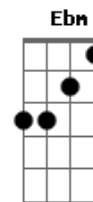

© ukulele-chords.com