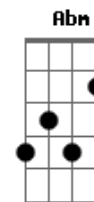

© ukulele-chords.com