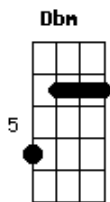

© ukulele-chords.com