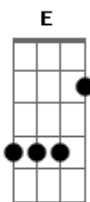

Badfinger - Baby Blue

Tom: B

B (opening riff)

Gb E E B (fill #1)
Guess I got what I deserved

Dbm E B (fill #2)
Kept you waiting there
Too long my love

Gb E E B (fill #1)
All that time without a word

Dbm E B (fill #2)
Didn't know you'd think,
That I'd forget

Gb (fill #3)
I'd regret

Dbm Dbm7 E (fill #4)
The special love I had for you

B (opening riff)
My baby blue

Gb E E B (fill #1)
All the days became so long

Dbm E B (fill #2)
Did you really think,
I'd do you wrong

Gb E E B (fill #1)
Dixie, when I let you go

Dbm E B (fill #2)
Thought you'd realize that I would know

Gb (fill #3)
I would show

Dbm Dbm7 E (fill #4)
The special love I have for you

B (opening riff)
My baby blue

(bridge)

Ebm Abm Abm bass
What can I do

Dbm Dbm bass
What can I say

A E B (fill #2)
Except I want you by my side

Ebm Abm Abm bass
How can I show you

Dbm Dbm bass
Show me the way

A E D
Don't you know the times I've tried

(solo #1 chords)
D A E E bass
D A E B

Gb E E B (fill #1)
Guess that's all I have say

Dbm E B (fill #2)
Except the feeling' just grows stronger,
Everyday

Gb E E B (fill #1)
Just one thing before I go

Dbm E B (fill #2)
Take good care, baby, let me know

Gb (fill #3)
Let it show

Dbm Dbm7 E (fill #4)
The special love you have for me

B
My Dixie dear

(ending)

B (opening riff position) Dbm B

(solo #2 chords)
A E B

Abertura

Fill 1

fill 2

Fill 3

Fill 4

Solo 1

Solo 2

Acordes

© ukulele-chords.com

© ukulele-chords.com

© ukulele-chords.com

© ukulele-chords.com

© ukulele-chords.com

© ukulele-chords.com

© ukulele-chords.com

© ukulele-chords.com

© ukulele-chords.com