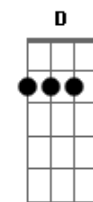

© ukulele-chords.com