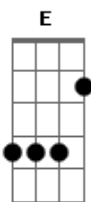

© ukulele-chords.com