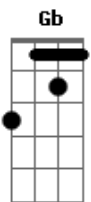

Badfinger - Baby Blue

Tom: B

B (opening riff)

Gb E E B (fill #1)
Guess I got what I deserved

Dbm E B (fill #2)
Kept you waiting there
Too long my love

Gb E E B (fill #1)
All that time without a word

Dbm E B (fill #2)
Didn't know you'd think,
That I'd forget

Gb E E B (fill #1)
Dixie, when I let you go

Dbm E B (fill #2)
Thought you'd realize that I would know

Gb (fill #3)
I would show

Dbm Dbm7 E (fill #4)
The special love I have for you

B (opening riff)
My baby blue

Gb (fill #3)
Let it show

Dbm Dbm7 E (fill #4)
The special love you have for me

B
My Dixie dear

(ending)

B (opening riff position) Dbm B

(solo #2 chords)
A E B

Abertura

Fill 1

fill 2

Fill 3

Fill 4

Solo 1

Solo 2

Acordes

© ukulele-chords.com

© ukulele-chords.com