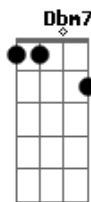

© ukulele-chords.com