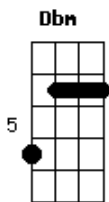

© ukulele-chords.com