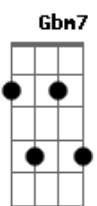

© ukulele-chords.com