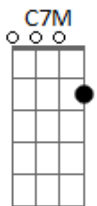

© ukulele-chords.com