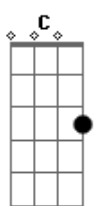

© ukulele-chords.com