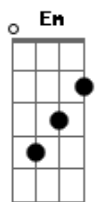

Bad Religion - Sorrow

tom:
Em

[Primeira Parte]

G C Em
Father can you hear me?
D
How have I let you down?
G C D Em
I curse the day that I was born
C D G G Gbm
And all the sorrow in this world
Em C D G
Let me take you to the hurting ground
C Em D D
Where all good men are trampled down
G C D Em
Just to settle a bet that could not be won
C D G. G Gbm
Between a prideful father and his son
Em D G
Will you guide me now, for I can't see
G C Em D
A reason for the suffering and this long misery
G C D Em
What if every living soul could be upright and strong
C D G
Well, then I do imagine

[Refrão]

G Gbm Em C G
There will be sorrow
G Gbm Em C G
Yeah there will be sorrow
G Gbm Em C G C D G
And there will be sorrow, no more

[Segunda Parte]

Em C D G
When all soldiers lay their weapons down
C Em G D
Or when all kings and all queens relinquish their crowns
G C D Em
Or when the only true messiah rescues us from ourselves
C D G
It's easy to imagine

[Refrão]

G Gbm Em C G
There will be sorrow
G Gbm Em C G
Yeah there will be sorrow
G Gbm Em C G C D G
And there will be sorrow, no more

Acordes

© ukulele-chords.com