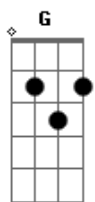

© ukulele-chords.com