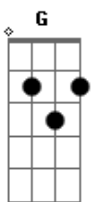

© ukulele-chords.com