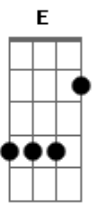

© ukulele-chords.com