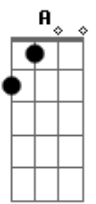

© ukulele-chords.com