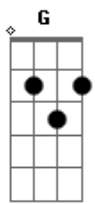

© ukulele-chords.com