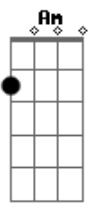

© ukulele-chords.com