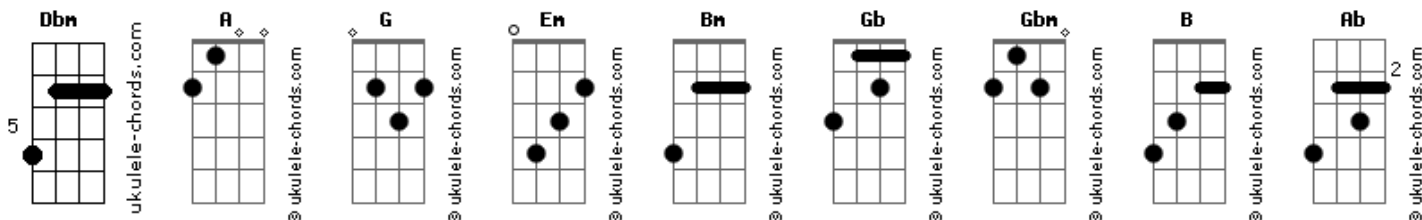

The trace of your lipstick

Bm
I can taste your perfume

G
The note that you left me

Em Gbm
Leaves a space in this room

I need you

Dbm Gbm B
My heart's in your world tonight

(Possession)

Dbm Gbm B
And you hold the key to my life

(Possession)

Gbm Dbm
I've got to be with you

A Dbm
I wanna dream with you

B
You're my obsession

Ab Dbm
I want possession of you

G
I can't live without you

Em Gbm
Can't you see that your mine

I need you

Dbm Gbm B
Your heart's in my world

(Possession)

Dbm Gbm B
In your world

Dbm Gbm B
In your world

Dbm Gbm B
Your heart's in my world tonight

(Possession)

Dbm Gbm B
And you hold the key to my life

(Possession)

Dbm Gbm B
I want possession of you every night

Dbm Gbm B
I want possession of you for all my life

Dbm Gbm B
I wanna walk with you

(Possession)

Dbm Gbm B
I wanna dream

(Possession)

(Possession)

(Possession)

Acordes