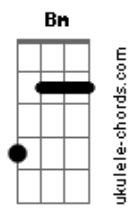

(Possession)

Dbm Gbm B And you hold the key to my life

(Possession)

Gbm Dbm I've got to be with you

A Dbm I wanna dream with you

B You're my obsession

Ab Dbm I want possession of you

( B )

A I can't play this game

Am I in too deep

Dbm Cause my world

Is where you are

A You're always on my mind

The little things you say

Dbm I can feel you everywhere

G Em

## Acordes

The trace of your lipstick

Bm I can taste your perfume

G The note that you left me

Em Gbm Leaves a space in this room

I need you

Dbm Gbm B My heart's in your world tonight

(Possession)