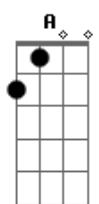

Bad Company - Seagull

Tom: G
Intro: (D) (D) (D)
)

[Verso 1]

D D D
Seagull yoy fly, across the horizon
D D D
Into the misty mornin' sun
D D D D
Nobody asks you where you are going
D D D
And nobody knows where you're from

[Verso 2]

D D D
There is a man asking a question
D D D D
Is this really the end of the world?
D D D D
The shape of things to come

[Refrão]

D D
Now you fly
D A
Through the sky
C G D
Never asking why
D D
And you fly
D A A A
All around
C
Till somebody
G D
Shoots you down

[Verso 3]

Acordes

© ukulele-chords.com