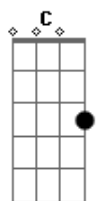

Bad Company - Seagull

Tom: G
Intro: (D) (D) (D)
)

[Verso 1]

D D D
Seagull yoy fly, across the horizon
D D D
Into the misty mornin' sun
D D D D
Nobody asks you where you are going
D D D
And nobody knows where you're from

[Verso 2]

D D D
There is a man asking a question
D D D D
Is this really the end of the world?
D D D D
D D
The shape of things to come

[Refrão]

D D
Now you fly
D A
Through the sky
C G D
Never asking why
D D
And you fly
D A A A
All around
C
Till somebody
G D
Shoots you down

[Verso 3]

Acordes

© ukulele-chords.com

© ukulele-chords.com

© ukulele-chords.com

© ukulele-chords.com

D D D
(D) Seagull yoy fly, across the horizon
D D D
Into the misty mornin' sun
D D D
Nobody asks you where you are going
D D D
Nobody knows where you're from

[Refrão]

D D
Now you fly
D A
Through the sky
C G D
Never asking why
D D
And you fly
D A
All around
C G
Till somebody, yeah
G D C G D
Shoots you down
C G D
Mmmmmhmmmm yeah

[Verso 4]

And you fly away today
And you fly away tomorrow
And you fly away
Leave me to my sorrow
Mmmm hmmm mmmmmmm