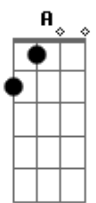

Bad Company - Seagull

Tom: G
Intro: (D) (D) (D)
)

[Verso 1]

D D D
Seagull yoy fly, across the horizon
D D D
Into the misty mornin' sun
D D D D
Nobody asks you where you are going
D D D
And nobody knows where you're from

[Verso 2]

D D D
There is a man asking a question
D D D D
Is this really the end of the world?
D D D D
D D
The shape of things to come

[Refrão]

D D
Now you fly
D A
Through the sky
C G D
Never asking why
D D
And you fly
D A A A
All around
C
Till somebody
G D
Shoots you down

[Verso 3]

Acordes

© ukulele-chords.com