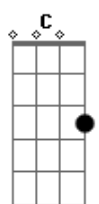

Bad Company - Seagull

Tom: G
Intro: (D) (D) (D)
)

[Verso 1]

D D D
Seagull yoy fly, across the horizon
D D D
Into the misty mornin' sun
D D D D
Nobody asks you where you are going
D D D
And nobody knows where you're from

[Verso 2]

D D D
There is a man asking a question
D D D D
Is this really the end of the world?
D D D D
The shape of things to come

[Refrão]

D D
Now you fly
D A
Through the sky
C G D
Never asking why
D D
And you fly
D A A A
All around
C
Till somebody
G D
Shoots you down

[Verso 3]

Acordes

© ukulele-chords.com

© ukulele-chords.com

© ukulele-chords.com

© ukulele-chords.com

D D D
(D) Seagull yoy fly, across the horizon
D D D
Into the misty mornin' sun
D D D
Nobody asks you where you are going
D D D
Nobody knows where you're from

[Refrão]

D D
Now you fly
D A
Through the sky
C G D
Never asking why
D D
And you fly
D A
All around
C G
Till somebody, yeah
G D C G D
Shoots you down
C G D
Mmmmmhmmmm yeah

[Verso 4]

And you fly away today
And you fly away tomorrow
And you fly away
Leave me to my sorrow
Mmmm hmmm mmmmmmm