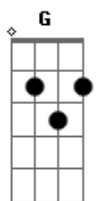

© ukulele-chords.com