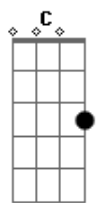

Bad Company - Seagull

Tom: G
Intro: (D) (D) (D)
)

[Verso 1]

D D D
Seagull yoy fly, across the horizon
D D D
Into the misty mornin' sun
D D D D
Nobody asks you where you are going
D D D
And nobody knows where you're from

[Verso 2]

D D D
There is a man asking a question
D D D D
Is this really the end of the world?
D D D D
D D
The shape of things to come

[Refrão]

D D
Now you fly
D A
Through the sky
C G D
Never asking why
D D
And you fly
D A A A
All around
C
Till somebody
G D
Shoots you down

[Verso 3]

Acordes

© ukulele-chords.com

© ukulele-chords.com

© ukulele-chords.com

© ukulele-chords.com

D D D
(D) Seagull yoy fly, across the horizon
D D D
Into the misty mornin' sun
D D D
Nobody asks you where you are going
D D D
Nobody knows where you're from