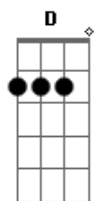

[Verso 2]

D D D
There is a man asking a question
D D D D
Is this really the end of the world?
D D D D
D D
The shape of things to come

[Refrão]

D D
Now you fly
D A
Through the sky
C G D
Never asking why
D D
And you fly
D A A A
All around
C
Till somebody
G D
Shoots you down

[Verso 3]

Acordes

© ukulele-chords.com

© ukulele-chords.com

© ukulele-chords.com

© ukulele-chords.com

D D D
(D) Seagull yoy fly, across the horizon
D D D
Into the misty mornin' sun
D D D
Nobody asks you where you are going
D D D
Nobody knows where you're from