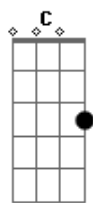

Bad Company - Seagull

Tom: G
Intro: (D) (D) (D)
)

[Verso 1]

D D D
Seagull yoy fly, across the horizon
D D D
Into the misty mornin' sun
D D D D
Nobody asks you where you are going
D D D
And nobody knows where you're from

[Verso 2]

D D D
There is a man asking a question
D D D D
Is this really the end of the world?
D D D D
D D
The shape of things to come

[Refrão]

D D
Now you fly
D A
Through the sky
C G D
Never asking why
D D
And you fly
D A A A
All around
C
Till somebody
G D
Shoots you down

[Verso 3]

Acordes

© ukulele-chords.com

© ukulele-chords.com

© ukulele-chords.com

© ukulele-chords.com

D D D
(D) Seagull yoy fly, across the horizon
D D D
Into the misty mornin' sun
D D D
Nobody asks you where you are going
D D D
Nobody knows where you're from

[Refrão]

D D
Now you fly
D A
Through the sky
C G D
Never asking why
D D
And you fly
D A
All around
C G
Till somebody, yeah
G D C G D
Shoots you down
C G D
Mmmmmhmmmm yeah

[Verso 4]

And you fly away today
And you fly away tomorrow
And you fly away
Leave me to my sorrow
Mmmm hmmm mmmmmmm