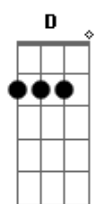

[Verso 2]

D D D
There is a man asking a question
D D D D
Is this really the end of the world?
D D D D
The shape of things to come

[Refrão]

D D
Now you fly
D A
Through the sky
C G D
Never asking why
D D
And you fly
D A A A
All around
C
Till somebody
G D
Shoots you down

[Verso 3]

Acordes

© ukulele-chords.com

© ukulele-chords.com

© ukulele-chords.com

© ukulele-chords.com

D D D
(D) Seagull yoy fly, across the horizon
D D D
Into the misty mornin' sun
D D D
Nobody asks you where you are going
D D D
Nobody knows where you're from