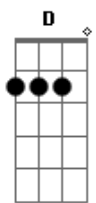

Bad Company - Seagull

Tom: G
Intro: (D) (D) (D)
)

[Verso 1]

D D D
Seagull yoy fly, across the horizon
D D D
Into the misty mornin' sun
D D D D
Nobody asks you where you are going
D D D
And nobody knows where you're from

[Verso 2]

D D D
There is a man asking a question
D D D D
Is this really the end of the world?
D D D D
D D
The shape of things to come

[Refrão]

D D
Now you fly
D A
Through the sky
C G D
Never asking why
D D
And you fly
D A A A
All around
C
Till somebody
G D
Shoots you down

[Verso 3]

Acordes

© ukulele-chords.com

© ukulele-chords.com

© ukulele-chords.com

© ukulele-chords.com

D D D
(D) Seagull yoy fly, across the horizon
D D D
Into the misty mornin' sun
D D D
Nobody asks you where you are going
D D D
Nobody knows where you're from