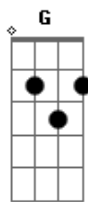

© ukulele-chords.com