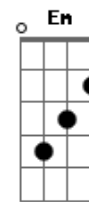

© ukulele-chords.com

© ukulele-chords.com