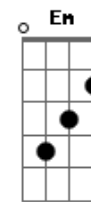

© ukulele-chords.com