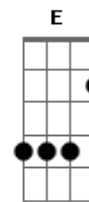

© ukulele-chords.com