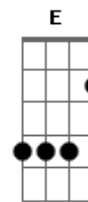

© ukulele-chords.com

© ukulele-chords.com