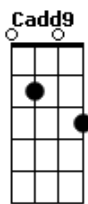

© ukulele-chords.com

Cadd9 Am D
When will we be together, oh no

C Bm Am G C
If I could make you understand, what you're doing to me

Bm
Maybe there will come a time
C D
When sooner or later I will make you see, baby

G D D D
If you need somebody
Am C D G
The way that I need you (baby tonight)

D D D
If you wanted somebody
Am C D
The way that I want you

F G F G
Ooh, if I could tell you now, the way you make me feel

F Em
Ooh, if I could show you somehow
D C
Don't you know, my lovin' is oh so real

[Solo] A E Bm7 D E
A E Bm7 D E

G D D D
If you need somebody
Am C D G
The way that I need you (baby tonight)

D D D
If you wanted somebody
Am C D
The way that I want you

G D D D
I need you, I want you, I gotta tell you

Am C D
The way that I need you
G D D D
If you wanted somebody
Am C D
The way that I want you

G D D D
If you need somebody

[Final] Am C D