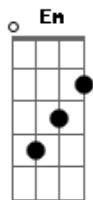

© ukulele-chords.com