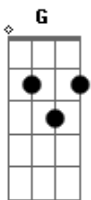

G
Let's count the stars
C D G
I know time will always be, our enemy
C D G
For tonight baby, come lie here next to me
C D G D Em
I could never get enough of your blue eyes
C D
Just another butterfly sign (?)
G D
You got to call me (and I'm gon' call you back)
Em Bm
Kiss me (and I'm gon' kiss you back)
C D G
Love me (baby I'm gon' love you back)
D
You've got to trust me, trust me
G D
Hold me (whenever you're alone)
Em Bm
Baby (even when you're crazy)
C D G
Love me (baby I'm gon' love you back)
D
You've got to trust me
Intro: G D Em Bm C D G
Bm C
Let's believe that we'll find out
D
How it feel with something so right
G D
Don't you think it's time to let your guard down
C
Don't you think it's time
D
Don't you think it's time
G D
You got to call me (and I'm gon' call you back)
Em Bm
Kiss me (and I'm gon' kiss you back)
C D G
Love me (baby I'm gon' love you back)
D
You've got to trust me, trust me
G D
Hold me (whenever you're alone)
Em Bm
Baby (even when you're crazy)
C D G
Love me (baby I'm gon' love you back)
D
You've got to trust me

Acordes

© ukulele-chords.com