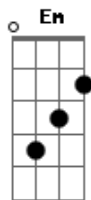

© ukulele-chords.com