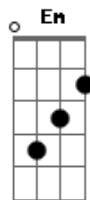

© ukulele-chords.com