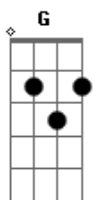

Em Bm
Kiss me (and I'm gon' kiss you back)

C D G
Love me (baby I'm gon' love you back)

D
You've got to trust me, trust me

G D
Hold me (whenever you're alone)

Em Bm
Baby (even when you're crazy)

C D G
Love me (baby I'm gon' love you back)

D
You've got to trust me

G D
Oh love, you and me

Em Bm
Underneath the willow tree

C D G D
Kissin' lovin' makin' sweet sexy babies

G D
Grass is greener on the other side

Em Bm C D
There's no other side when it's you and I tonight

G
Let's count the stars

C D G
I know time will always be, our enemy

C D G
For tonight baby, come lie here next to me

C D G D Em
I could never get enough of your blue eyes

C D
Just another butterfly sign (?)

G D
You got to call me (and I'm gon' call you back)

Em Bm
Kiss me (and I'm gon' kiss you back)

C D G
Love me (baby I'm gon' love you back)

D
You've got to trust me, trust me

G D
Hold me (whenever you're alone)

Em Bm
Baby (even when you're crazy)

C D G
Love me (baby I'm gon' love you back)

D
You've got to trust me

Intro: G D Em Bm C D G

Bm C
Let's believe that we'll find out

D
How it feel with something so right

G D
Don't you think it's time to let your guard down

C
Don't you think it's time

D
Don't you think it's time

G D
You got to call me (and I'm gon' call you back)

Em Bm
Kiss me (and I'm gon' kiss you back)

C D G
Love me (baby I'm gon' love you back)

D
You've got to trust me, trust me

G D
Hold me (whenever you're alone)

Em Bm
Baby (even when you're crazy)

C D G
Love me (baby I'm gon' love you back)

D
You've got to trust me

Acordes

© ukulele-chords.com