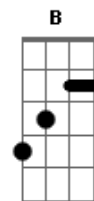

© ukulele-chords.com