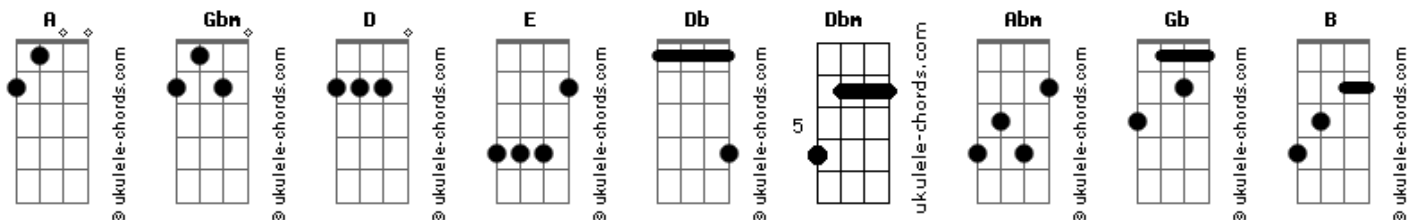

E D Db
So hard to breathe Walk with me, and maybe

Gbm D E
Nights of light so soon become

Gbm D E
Wild and free I could feel the sun

E D Db
Your every wish will be done They tell me...

Gbm D E
Show me the meaning of being lonely

Gbm D E
Is this the feeling I need to walk with

A Db Gbm
Tell me why I can't be there where you are

D E
There's something missing in my heart
(Gbm D E)

Gbm D E
Life goes on as it never ends

Gbm D E
Eyes of stone observe the trends

Gbm D E
They never say forever gaze

Gbm D E
Guilty roads to an endless love

Gbm
There's no control

D E
Are you with me now

E D Dbm
Your every wish will be done

They tell me

Gbm D E
Show me the meaning of being lonely

Gbm D E
Is this the feeling I need to walk with

A Db Gbm
Tell me why I can't be there where you are

D E Abm
There's something missing in my heart

Abm E
There's nowhere to run
Gb Abm
I have no place to go

E Gb B
Surrender my heart, body and soul

Eb
How can it be you're asking me to feel
Abm
the things you never show

(E Gbm Abm E Gbm)
(Ooooooooooooooh....)

(Abm E Gb Abm Gb E)

E Gb B Eb Abm
You are missing in my heart

E Gb Abm
Tell me why I can't be there where you are

Gbm D E
Show me the meaning of being lonely

Gbm D E
Is this the feeling I need to walk with

A Db Gbm
Tell me why I can't be there where you are

D E
There's something missing in my heart

Versão 2

Backstreet Boys - Show me the meaning of being lonely
Por: Bruno carlos
Obs.: Taí os Riffs e Solo... O resto da música é igual ao que já foi tirado

Riff 1

Riff 2

fazer hammeron e pulloff

Solo

Acordes