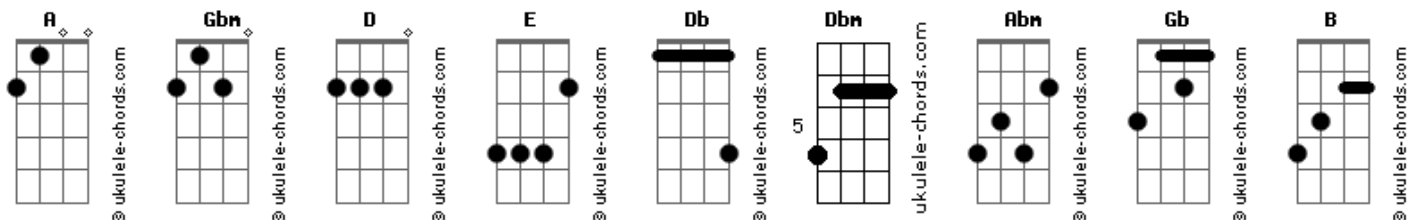

Backstreet Boys - Show Me The Meaning Of Being Lonely

Tom: A

Versão 1

Intro: Gbm D E
 Show me the meaning of being lonely
 (Gbm D E)

Gbm D E
 So many words for the broken heart

Gbm D E
 It's hard to see in a crimson love

E Gb B
 Surrender my heart, body and soul

Eb
 How can it be you're asking me to feel
 Abm
 the things you never show

(E Gbm Abm E Gbm)
 (Ooooooooooooooh....)

(Abm E Gb Abm Gb E)

E Gb B Eb Abm
 You are missing in my heart

E Gb Abm
 Tell me why I can't be there where you are

Gbm D E
 Show me the meaning of being lonely

Gbm D E
 Is this the feeling I need to walk with

A Db Gbm
 Tell me why I can't be there where you are

D E
 There's something missing in my heart

Versão 2

Backstreet Boys - Show me the meaning of being lonely
 Por: Bruno carlos
 Obs.: Taí os Riffs e Solo... O resto da música é igual ao que já foi tirado

Riff 1

Riff 2

fazer hammeron e pulloff

Solo

Acordes