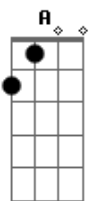

© ukulele-chords.com