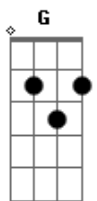

© ukulele-chords.com