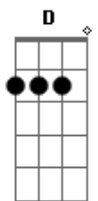

Tom: D
Intro: D A G
D A G
D G D G

D A
Here I am again
G D
Waiting on the moment you decide
A G
To leave me stranded on the edge of nowhere
D A G
I've been so close to you so many times
D
I feel like I could drown
A G
I wish that I could fly away from here

Bm G
But I'm still coming down
A
From the last time
Bm G
That you came around
A
In the starlight
Bm G A
Now I'm pulling to your gravity

Spinning helplessly
Em A
I'm falling through the night
Em D G
Like a lonely satellite
D G
Like a lonely satellite

D A
We walked on Jupiter
G D
Fool around the moon a time or two
A G
Left a mark on every star we could find
D A G
But now I'm burning like a meteor
D
That never hits the ground
A G
Wish that I could fly away from you

Bm G
But I'm still coming down
A
From the last time
Bm G
That you came around
A
In the starlight
Bm G A
Now I'm pulling to your gravity
Spinning helplessly
Em A
I'm falling through the night
Em Bm
Like a lonely satellite

A
Love is poisoning the atmosphere
G Bm
Is keeping everything unclear to me
D
Something in your eyes
A
Never satisfies
G D A G D A G
I'm feeling so alone, tonight

Bm G
But I'm still coming down (still coming down)
A
From the last time (the last time)
Bm G
That you came around (you came around)
A
In the starlight (the starlight)
Bm G A
Now I'm pulling to your gravity (ooooh)
Spinning helplessly
G A
I'm falling through the night (falling through the night)
G A
Yes I'm falling through the night (falling through the night)
Em D G
Like a lonely satellite
D G
Like a lonely satellite

Acordes

© ukulele-chords.com