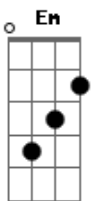

© ukulele-chords.com