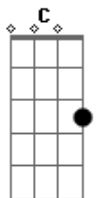

© ukulele-chords.com