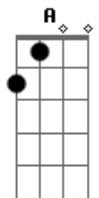

Backstreet Boys - I Want It That Way

Tom: A

(com acordes na forma de G)

Capostrate na 2ª casa

Intro: e parte do primeiro verso 2x: Em C G

Em C G
You are, my fire
Em C G
The one, desire,
Em C G
Believe, when I say,
Em D G
I want it that way

Em C G Em
But we, are two worlds apart,
C G Em
Can't reach to, your heart,
C G Em D G
When you say, That I want it that way

Refrão:

C D Em
Tell me why, (Ain't nothin' but a heart ache)
C D Em
Tell me why, (Ain't nothin' but a mist-ake)

Tell me why,
C D G
I never wanna hear you say
G Em D G
I want it that way....

Segundo Verso:

Em C G
Am I your fire
Em C G
Your one desire
Em C G
Yes I know it's too late
Em D G
But I want it that way

Ponte:

Em G
Now i can see that we've fallen apart
C Am D

From the way that it used to be, yeah

Em
No matter the distance
G
I want you to know that
C D
Deep down inside of me
C D G
You are my fire
C D G
The one desire

You are, you are, you are, you are

Don't wanna hear you say...

(A tonalidade muda para A)

Refrão:

D E Gbm
Ain't nothin' but a heart ache,
D E Gbm
Ain't nothin' but a mist-ake,
D E A
I never wanna hear you say,
Gbm E A
I want it that way

Tell me why,
E Gbm
(Ain't nothin' but a heart ache)

Tell me why,
E Gbm
(Ain't nothin' but a mist-ake)

D E Gbm
Tell me why, I never wanna hear you say
E A
I want it that way

Tell me why,
E Gbm
Ain't nothin' but a heart ache,

D E Gbm
Ain't nothin' but a mist-ake,

D E A
Tell me why, I never wanna hear you say, (Don't wanna hear you say it)

Gbm E A
I want it that way
(Sem acordes aqui)
I want it that way...

Acordes

© ukulele-chords.com