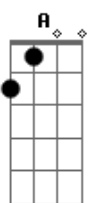

Tom: A

(com acordes na forma de Capotraste na 2ª casa

G)

Yeah-eah-eah

Em C G

You are my fire

Em C G

The one desire

Em C G

Believe when I say

Em D G

I want it that way

Em C G

But we are two worlds

Em C G

apart can't reach to

Em C G

your heart when you say

Em D G

That I want it that way

Tell me why

Ain't nothin' but a heartache

Tell me why

Ain't nothin' but a mistake

Tell me why

I never wanna hear you say

Em C G

I want it that way

Em C G

Am I your fire?

Em C G

Your one desire

Em C G

Yes I know it's too late

Em D G

But I want it that way

Tell me why

Ain't nothin' but a heartache

Tell me why

Ain't nothin' but a mistake

Tell me why

I never wanna hear you say

Em C G

I want it that way

I want it that way

Em C G
Now I can see that we've fallen apart

Em C G
From the way that it used to be, Yeah

Em C G
No matter the distance I want you to know

Em D
That deep down inside of me

Em C G
You are my fire

Em C G
The one desire

You are

Em D
You are, You are, You are...

C
Don't wanna hear you

Em C G
Ain't nothin' but a heartache

Em C G
Ain't nothin' but a mistake

Em C G
I never wanna hear you say

Em C G
I want it that way

C
Tell me why

D Em
Ain't nothin' but a heartache

C
Tell me why

D Em
Ain't nothin' but a mistake

C
Tell me why

D G
I never wanna hear you say
(Don't wanna hear you say)

Em C G
I want it that way

C
Tell me why

D Em
Ain't nothin' but a heartache

C
Tell me why

D Em
Ain't nothin' but a mistake

C
Tell me why

D G
I never wanna hear you say
(Don't wanna hear you say it)

Em C G
I want it that way

Em C G
'Cause I want it that way

Acordes

© ukulele-chords.com