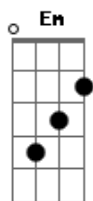

Backstreet Boys - I Want In That Way (Tell Me Why)

Tom: A

(com acordes na forma de Capotraste na 2ª casa

G)

Yeah-eah-eah

Em C G

You are my fire

Em C G

apart can't reach to

Em C G

your heart when you say

Em D G

That I want it that way

Tell me why

Ain't nothin' but a heartache

Tell me why

Ain't nothin' but a mistake

Tell me why

I never wanna hear you say

Em C G

I want it that way

I want it that way

Em C G

Now I can see that we've fallen apart

I want it that way

'Cause I want it that way

Acordes

© ukulele-chords.com

© ukulele-chords.com

© ukulele-chords.com

© ukulele-chords.com

© ukulele-chords.com