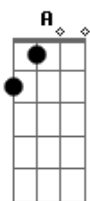

Tom: A

(com acordes na forma de Capotraste na 2ª casa

G)

Yeah-eah-eah

Em C G

You are my fire

Em C G

The one desire

Em C G

Believe when I say

Em D G

I want it that way

Em C G

But we are two worlds

Em C G

apart can't reach to

Em C G

your heart when you say

Em D G

That I want it that way

Tell me why

Ain't nothin' but a heartache

Tell me why

Ain't nothin' but a mistake

Tell me why

I never wanna hear you say

Em C G

I want it that way

Am I your fire?

Em C G

Your one desire

Em C G

Yes I know it's too late

Em D G

But I want it that way

Tell me why

Ain't nothin' but a heartache

Tell me why

Ain't nothin' but a mistake

Tell me why

I never wanna hear you say

Em C G

I want it that way

I want it that way

Em C G
Now I can see that we've fallen apart

Em C G
From the way that it used to be, Yeah

Em C G
No matter the distance I want you to know

Em D
That deep down inside of me

Em C G
You are my fire

Em C G
The one desire

You are

Em D
You are, You are, You are...

C
Don't wanna hear you

Em C G
Ain't nothin' but a heartache

Em C G
Ain't nothin' but a mistake

Em C G
I never wanna hear you say

Em C G
I want it that way

C
Tell me why

D Em
Ain't nothin' but a heartache

C
Tell me why

D Em
Ain't nothin' but a mistake

C
Tell me why

D G
I never wanna hear you say

(Don't wanna hear you say)

Em C G
I want it that way

C
Tell me why

D Em
Ain't nothin' but a heartache

C
Tell me why

D Em
Ain't nothin' but a mistake

C
Tell me why

D G
I never wanna hear you say

(Don't wanna hear you say it)

Em C G
I want it that way

Em C G
'Cause I want it that way

Acordes