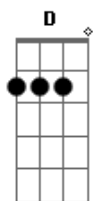

Backstreet Boys - I Want In That Way (Tell Me Why)

Tom: A

(com acordes na forma de Capotraste na 2ª casa

G)

Yeah-eah-eah

Em C G

You are my fire

Em C G

apart can't reach to

Em C G

your heart when you say

Em D G

That I want it that way

Tell me why

Ain't nothin' but a heartache

Tell me why

I want it that way

'Cause I want it that way

Acordes

© ukulele-chords.com

© ukulele-chords.com

© ukulele-chords.com

© ukulele-chords.com

© ukulele-chords.com