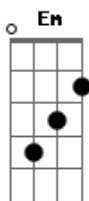

Backstreet Boys - I Want In That Way (Tell Me Why)

Tom: A

(com acordes na forma de Capotraste na 2ª casa

G)

Yeah-eah-eah

Em C G

You are my fire

Em C G

apart can't reach to

Em C G

your heart when you say

Em D G

That I want it that way

Tell me why

Ain't nothin' but a heartache

Tell me why

Tell me why

I never wanna hear you say

Em C G

I want it that way

I want it that way

Em C G
Now I can see that we've fallen apart

Em C G
From the way that it used to be, Yeah

Em C G
No matter the distance I want you to know

(Don't wanna hear you say it)

Em C G
I want it that way

Em C G
'Cause I want it that way

Acordes

© ukulele-chords.com

© ukulele-chords.com

© ukulele-chords.com

© ukulele-chords.com