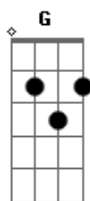

Backstreet Boys - I Want In That Way (Tell Me Why)

Tom: A

(com acordes na forma de Capotraste na 2ª casa

G)

Yeah-eah-eah

Em C G

You are my fire

Em C G

apart can't reach to

Em C G

your heart when you say

Em D G

That I want it that way

Tell me why

Ain't nothin' but a heartache

Tell me why

Tell me why

I never wanna hear you say

Em C G

I want it that way

I want it that way

Em C G
Now I can see that we've fallen apart

Em C G
From the way that it used to be, Yeah

Em C G
No matter the distance I want you to know

(Don't wanna hear you say it)

Em C G
I want it that way

Em C G
'Cause I want it that way

Acordes

© ukulele-chords.com

© ukulele-chords.com

© ukulele-chords.com

© ukulele-chords.com