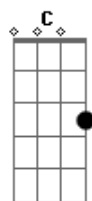

Backstreet Boys - I Want In That Way (Tell Me Why)

Tom: A

(com acordes na forma de Capotraste na 2ª casa

G)

Yeah-eah-eah

Em C G

You are my fire

Em C G

apart can't reach to

Em C G

your heart when you say

Em D G

That I want it that way

Tell me why

Ain't nothin' but a heartache

Tell me why

Ain't nothin' but a mistake

Tell me why

I never wanna hear you say

Em C G

I want it that way

I want it that way

Em C G

Now I can see that we've fallen apart

I want it that way

'Cause I want it that way

Acordes

© ukulele-chords.com

© ukulele-chords.com

© ukulele-chords.com

© ukulele-chords.com

© ukulele-chords.com