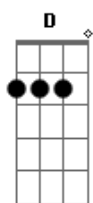

Backstreet Boys - I Want In That Way (Tell Me Why)

Tom: A

(com acordes na forma de Capotraste na 2ª casa

G)

Yeah-eah-eah

Em C G

You are my fire

Em C G

apart can't reach to

Em C G

your heart when you say

Em D G

That I want it that way

Tell me why

Ain't nothin' but a heartache

Tell me why

Em C G
I want it that way

Em C G
'Cause I want it that way

Acordes

© ukulele-chords.com

© ukulele-chords.com

© ukulele-chords.com

© ukulele-chords.com

© ukulele-chords.com