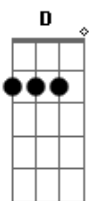

Backstreet Boys - I Want In That Way (Tell Me Why)

Tom: A

(com acordes na forma de Capotraste na 2ª casa

G)

Yeah-eah-eah

Em C G

You are my fire

Em C G

apart can't reach to

Em C G

your heart when you say

Em D G

That I want it that way

Tell me why

Ain't nothin' but a heartache

Tell me why

(Don't wanna hear you say it)

Em C G
I want it that way

Em C G
'Cause I want it that way

Acordes

© ukulele-chords.com

© ukulele-chords.com

© ukulele-chords.com

© ukulele-chords.com