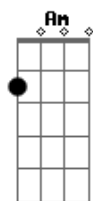

© ukulele-chords.com