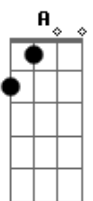

Backstreet Boys - I Want In That Way (Tell Me Why)

Tom: A

(com acordes na forma de Capotraste na 2ª casa

G)

Yeah-eah-eah

Em C G

You are my fire

Em C G

The one desire

Em C G

Believe when I say

Em D G

I want it that way

Em C G

But we are two worlds

Em C G

apart can't reach to

Em C G

your heart when you say

Em D G

That I want it that way

Tell me why

Ain't nothin' but a heartache

Tell me why

Ain't nothin' but a mistake

Tell me why

I never wanna hear you say

Em C G

I want it that way

Em C G

Am I your fire?

Em C G

Your one desire

Em C G

Yes I know it's too late

Em D G

But I want it that way

Tell me why

Ain't nothin' but a heartache

Tell me why

Ain't nothin' but a mistake

Tell me why

I never wanna hear you say

Em C G

I want it that way

Em C G
Now I can see that we've fallen apart

Em C G
From the way that it used to be, Yeah

Em C G
No matter the distance I want you to know

Em D
That deep down inside of me

Em C G
You are my fire

Em C G
The one desire

You are

Em D
You are, You are, You are...

C
Don't wanna hear you

Em C G
Ain't nothin' but a heartache

Em C G
Ain't nothin' but a mistake

Em C G
I never wanna hear you say

Em C G
I want it that way

C
Tell me why

D Em
Ain't nothin' but a heartache

C
Tell me why

D Em
Ain't nothin' but a mistake

C
Tell me why

D G
I never wanna hear you say
(Don't wanna hear you say)

Em C G
I want it that way

C
Tell me why

D Em
Ain't nothin' but a heartache

C
Tell me why

D Em
Ain't nothin' but a mistake

C
Tell me why

D G
I never wanna hear you say
(Don't wanna hear you say it)

Em C G
I want it that way

Em C G
'Cause I want it that way

Acordes

© ukulele-chords.com