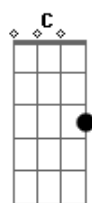

Backstreet Boys - I Want In That Way (Tell Me Why)

Tom: A

(com acordes na forma de Capotraste na 2ª casa

G)

Yeah-eah-eah

Em C G

You are my fire

Em C G

apart can't reach to

Em C G

your heart when you say

Em D G

That I want it that way

Tell me why

Ain't nothin' but a heartache

Tell me why

Ain't nothin' but a mistake

Tell me why

I never wanna hear you say

Em C G

I want it that way

I want it that way

Em C G
Now I can see that we've fallen apart

Em C G
From the way that it used to be, Yeah

Em C G
I want it that way

Em C G
'Cause I want it that way

Acordes

© ukulele-chords.com

© ukulele-chords.com

© ukulele-chords.com

© ukulele-chords.com

© ukulele-chords.com