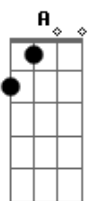

Backstreet Boys - I Want In That Way (Tell Me Why)

Tom: A

(com acordes na forma de Capotraste na 2ª casa

G)

Yeah-eah-eah

Em C G

You are my fire

Em C G

The one desire

Em C G

Believe when I say

Em D G

I want it that way

Em C G

But we are two worlds

Em C G

apart can't reach to

Em C G

your heart when you say

Em D G

That I want it that way

Tell me why

Ain't nothin' but a heartache

Tell me why

Ain't nothin' but a mistake

Tell me why

I never wanna hear you say

Em C G

I want it that way

Em C G

Am I your fire?

Em C G

Your one desire

Em C G

Yes I know it's too late

Em D G

But I want it that way

Tell me why

Ain't nothin' but a heartache

Tell me why

Ain't nothin' but a mistake

Tell me why

I never wanna hear you say

Em C G

I want it that way

I want it that way

Em C G

Now I can see that we've fallen apart

Em C G

From the way that it used to be, Yeah

Em C G

No matter the distance I want you to know

Em D

That deep down inside of me

Em C G

You are my fire

Em C G

The one desire

You are

Em D

You are, You are, You are...

C

Don't wanna hear you

Em C G

Ain't nothin' but a heartache

Em C G

Ain't nothin' but a mistake

Em C G

I never wanna hear you say

Em C G

I want it that way

Tell me why

Ain't nothin' but a heartache

Tell me why

Ain't nothin' but a mistake

Tell me why

I never wanna hear you say

(Don't wanna hear you say)

Em C G

I want it that way

Tell me why

Ain't nothin' but a heartache

Tell me why

Ain't nothin' but a mistake

Tell me why

I never wanna hear you say

(Don't wanna hear you say it)

Em C G

I want it that way

'Cause I want it that way

Acordes

© ukulele-chords.com