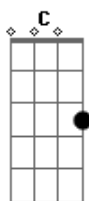

Backstreet Boys - I Want In That Way (Tell Me Why)

Tom: A

(com acordes na forma de Capotraste na 2ª casa

G)

Yeah-eah-eah

Em C G

You are my fire

Em C G

apart can't reach to

Em C G

your heart when you say

Em D G

That I want it that way

Tell me why

Ain't nothin' but a heartache

Tell me why

Em D
That deep down inside of me

Em C G
You are my fire

Em C G
The one desire

You are

Em D
You are, You are, You are...

C
Don't wanna hear you

Em C G
Ain't nothin' but a heartache

Em C G
Ain't nothin' but a mistake

(Don't wanna hear you say it)

Em C G
I want it that way

Em C G
'Cause I want it that way

Acordes

© ukulele-chords.com

© ukulele-chords.com

© ukulele-chords.com

© ukulele-chords.com