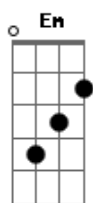

Backstreet Boys - I Want In That Way (Tell Me Why)

Tom: A

(com acordes na forma de Capotraste na 2ª casa

G)

Yeah-eah-eah

Em C G

You are my fire

Em C G

apart can't reach to

Em C G

your heart when you say

Em D G

That I want it that way

Tell me why

Ain't nothin' but a heartache

Tell me why

Ain't nothin' but a mistake

Tell me why

I never wanna hear you say

Em C G

I want it that way

I want it that way

Em C G
Now I can see that we've fallen apart

Em C G
From the way that it used to be, Yeah

Em C G
I want it that way

Em C G
'Cause I want it that way

Acordes

© ukulele-chords.com

© ukulele-chords.com

© ukulele-chords.com

© ukulele-chords.com

© ukulele-chords.com