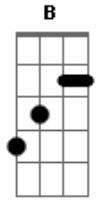

© ukulele-chords.com