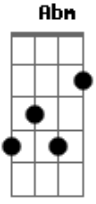

Backstage! - Spark

Tom: E
Intro:

verse:
E
My eyes are open,
Abm
But i cannot see
Dbm
And i'm up and walking,
A
Still feels like a dream

E
Did the sear in silence,
Abm
Just shout your name
Dbm
While you're holding candles
A
Without a flame

Chorus:
A E

We just need a spark (oh, oh)
Abm Dbm
To light up the dark (oh, oh)
A B
I can feel you with me
Dbm
I can feel you with me

A E
We just need a spark (oh, oh)
Abm Dbm
To light up the dark (oh, oh)
A B
I can feel you with me
Dbm A
I can feel you with me

I can feel you with me
Dbm
 I can feel you with me
 (and the pictures in the shape
 Keep following the sound oh)

A **B**

A **E**
 We just need a spark

Acordes

© ukulele-chords.com

© ukulele-chords.com

ca

ukulele-chords.com