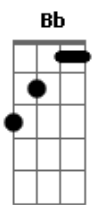

© ukulele-chords.com