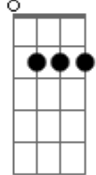

(chorus)

D A
Well I'm Here To Tell You
Em G
You Don't Have To Fear
D A
Cause Your Daddy Loves You
Em G
I'm Not Going Nowhere
D A
And I Won't Give You Up And Not Goin' To Walk Away
Em G

Comes To You And I Nothings Gonna Change
D A Em
I'm Here To Tell You You Don't Have To Be Scared
Gm Gm
I'm Not Going No... Im Not Going Nowhere...

(D A Em G) (2x)

(same chords as before)

Its True That I Live In A Whole Different House But That
Doesn't Mean I Won't Come
I'm Still The Best Friends With Your Mom Have No Doubt We'll
Still Make Time To Hang Out I
I Won't Let You Down
I've Got A Room With Your Name On The Door Your Favorite
Things You Could Ever Ask For
Best Of All If You Cry Out At Night I'll Be The One By Your
Side Someone To Help Dry Your Eyes

(chorus)

Bm Gbm
I Know You Feel A Little Scared I Know You Think Its Not Fair
G G
And You Think Its All Your Fault But Its Not I Swear
Gm A
If It Wasnt For You Then Things Could Never Be So Cool
G7M G7M G7M
So I Thank You For Being The One In My Life Cause You Showed
The Both Of Us
A D
We Did Something Right...

(volta chorus)

Acordes

G7M