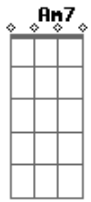

© ukulele-chords.com