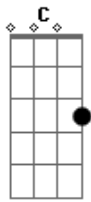

© ukulele-chords.com