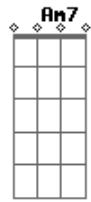

© ukulele-chords.com