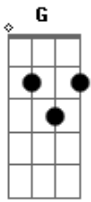

Babyface - Knockin' On Heaven's Door

Tom: G

(intro) G D C

G D Am7
Mama take this badge off of me
G D C
I can't use it any-more
G D Am7
It's getting dark too dark for me to see
G D C (D)
I feel I'm knockin on heaven's door

(chorus)

G D Am7
Knock knock knockin' on heaven's door

G D C (D)
Knock knock knockin' on heaven's door
G D Am7
Knock knock knockin' on heaven's door
G D C (D)
Knock knock knockin' on heaven's door

G D Am7
Mama put my guns in the ground
G D C
I can't shoot them any-more
G D Am7
That long black cloud is comin' down
G D C (D)
I feel I'm knockin' on heaven's door

Acordes

© ukulele-chords.com