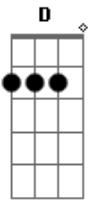

Babyface - Knockin' On Heaven's Door

Tom: G

(intro) G D C

G D Am7
Mama take this badge off of me
G D C
I can't use it any-more
G D Am7
It's getting dark too dark for me to see
G D C (D)
I feel I'm knockin on heaven's door

(chorus)

G D Am7
Knock knock knockin' on heaven's door

G D C (D)
Knock knock knockin' on heaven's door
G D Am7
Knock knock knockin' on heaven's door
G D C (D)
Knock knock knockin' on heaven's door

G D Am7
Mama put my guns in the ground
G D C
I can't shoot them any-more
G D Am7
That long black cloud is comin' down
G D C (D)
I feel I'm knockin' on heaven's door

Acordes

© ukulele-chords.com

© ukulele-chords.com

© ukulele-chords.com

© ukulele-chords.com