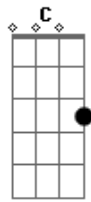

© ukulele-chords.com