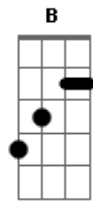

© ukulele-chords.com