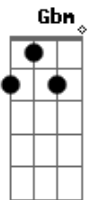

© ukulele-chords.com