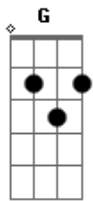

Babyface - How Come, How Long

Tom: G
Intro: Em B7 Em B7 Em B7 Em (2 times)

1. There was a girl I used to know

She was oh so beautiful

But she's not here anymore

She had a college degree

Smart as anyone could be

She had so much to live for

Bridge 1: But she fell in love

With the wrong kinda of man

He abused her love and treated her so bad

There was not enough education in her world

That could save the life of this little girl

Chorus:

How come, how long

It's not right, it's so wrong

Do we let it just go on

Turn our backs and carry on

Wake up, for it's too late

Right now, we can't wait

She won't have a second try

Open up your hearts

As well as your eyes

Interlude: Em Em Em Em

2. She tried to give a cry for help

She even blAmed things on herself

But no one cAme to her aid

Nothing was wrong as far as we could tell

But not! It wasn't that way

Bridge 2: So she fell in love

With the wrong kinda of man

And she paid with her life

For loving that man

So we can not ignore

We must look for the signs

And maybe next time we might save somebody's life

>>Chorus>Bridge 1>Chorus

Acordes

© ukulele-chords.com