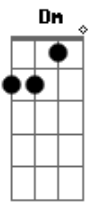

© ukulele-chords.com