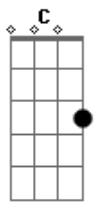

© ukulele-chords.com