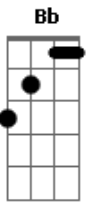

© ukulele-chords.com