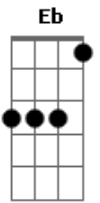

© ukulele-chords.com