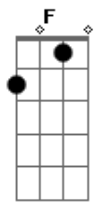

[Refrão 1]

Bb C
Hey she drove off into the sunset
F C Dm
Drinking pinot, singin' 'Livin on a Prayer'
Bb C
Hey when all her childhood dreams get put to rest
F C Dm
Maybe in another life she'll get somewhere
Bb C F F F
But in the end we all burn out like cigarettes

[Verso 2]

F C
Captain on the team
Dm Eb
Quarterback on the varsity
Bb C F
Crowd goes wild he throws a touchdown
F C
But graduation came
Dm Eb
He lost his number but he kept his name now he's
Bb C F F F

Pumping gas at the Texaco downtown

[Refrão 2]

Bb C
Hey he drove off into the sunset
F C Dm
Drinking Bud Light, singin' 'Livin on a Prayer'
Bb C
Hey when all his childhood dreams get put to rest
F C Dm
Maybe in another life he'll get somewhere
Bb C F F F
But in the end we all burn out like cigarettes

[Verso 3]

F C
Now I'm singing a song for you
Dm Eb
About a childhood dream that won't come true
Bb C F
But I'm somewhere out in the Midwest chasin' mine
F C
So if you're feeling blue
Dm Eb
I'll light up a match for you
Bb C F F F
And we'll send the world up in smoke tonight

[Refrão 3]

Bb C
Hey we'll drive off into the sunset
F C Dm
Drinking whiskey singin' 'Livin' on a Prayer'
Bb C
Hey when all of our childhood dreams get put to rest
F C Dm
Maybe in another life we'll get somewhere
Bb C F F F
But in the end we all burn out like cigarettes
Bb C F F F
In the end we all burn out like cigarettes
Bb C F F F
In the end we all burn out like a cigarette

Acordes

© ukulele-chords.com