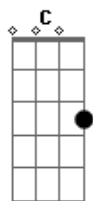

© ukulele-chords.com