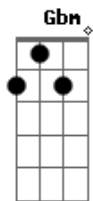

B-Movie - Nowhere Girl

tom:

GBm (forma dos acordes no tom de Em)

Capostrate na 2ª casa

Em C D Bm
Nowhere girl you're living in a dream
Em C D Bm
Nowhere girl you stay behind the scenes
Em C D Bm
Nowhere girl you never go outside
Em C D B
Nowhere girl cause you prefer to hide

C Em
Every night, every day
C Em
In that all old familiar light
C Em D
You hang up when i call you at home
Em C
And i try to get through
Em C
Ant i try to talk to you
Em C
But there`s something stopping me
D

From getting through

Em C D Bm
Nowhere girl what you had you need
Em C D Bm
Nowhere girl all functional and neat
Em C D Bm
Nowhere girl in self-imposed exile
Em C D B
Nowhere girl a martyr-like denial

C Em
Every night, every day
C Em
In that all old familiar light
C Em D
You hang up when i call you at home
Em C
And i try to get through
Em C
And i try to talk to you
Em C
But there`s something stopping me
D
From getting through

Acordes