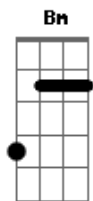

© ukulele-chords.com