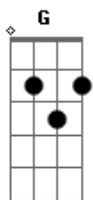

Axl Rose - Knockin' On Heaven's Door (ft. U2)

Tom: G
Intro: G D C
G D C
G D C
G D C

[Primeira Parte]

G D Am7
Mamma take this badge from me
G D C
I can't use it anymore
G D Am7
It's getting dark, too dark to see
G D C
Feels like I'm knockin' on heaven's door

[Refrão]

G D C
Knock, knock, knockin' on heaven's door

Hey, hey, hey, hey, yeah

G D C
Knock, knock, knockin' on heaven's door

G D C
Knock, knock, knockin' on heaven's door

Hmm ooh yeah

G D C
Knock, knock, knockin' on heaven's door

Oh-oh, hey, hey, yeah

[Solo] G D C
G D C
G D C

G D C

[Primeira Parte]

G D Am7
Mama, put my guns in the ground
G D C
I can't shoot them anymore
G D Am7
That cold black cloud is comin' down
G D C
Feels like I'm knockin' on heaven's door

[Refrão]

G D C
Knock, knock, knockin' on heaven's door

Hey, hey, hey, hey, yeah

G D C
Knock, knock, knockin' on heaven's door

G D C
Knock, knock, knockin' on heaven's door

Hmm ooh yeah

G D C
Knock, knock, knockin' on heaven's door

Oh-oh, hey, hey, yeah

[Final] G D C
G D C
G D C
G D C
G D C
G D C
G D C G

Acordes

© ukulele-chords.com