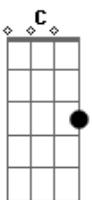

© ukulele-chords.com