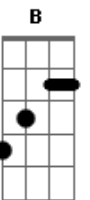

ukulele-chords.com