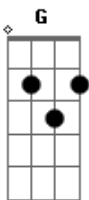

© ukulele-chords.com