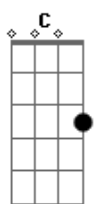

© ukulele-chords.com