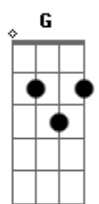

© ukulele-chords.com