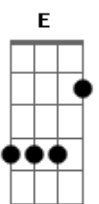

© ukulele-chords.com