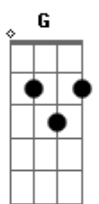

© ukulele-chords.com