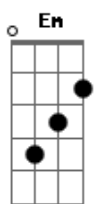

© ukulele-chords.com