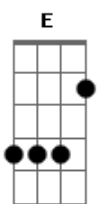

© ukulele-chords.com