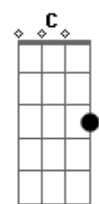

© ukulele-chords.com