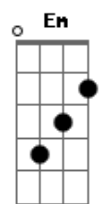

© ukulele-chords.com