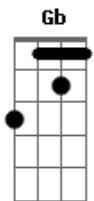

© ukulele-chords.com