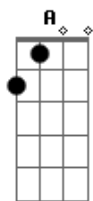

A E
Everything's changing when I turn around
Bm Gbm
All out of my control I'm a mobile
A E
Everything's changing when I turn around
Bm Gbm
All out of my control I'm a mobile

(Bm(E) D2 A2 E)

Bm(E) D2 A2 E
Start back at this life, stretch myself back into the vibe
Bm(E) D2 A2 E
I'm wakin' up to say I'm tried, instead of waking up to another TV Guide
Bm(E) D2 A2 E Bm(E)
D2
It's time now to turn around, turn and walk on this crazy ground
A2 E Bm(E) D2 A E
Ohh everything

A E
Everything's changing when I turn around
Bm Gbm
All out of my control I'm a mobile
A E
Everything's changing out of what I know

Bm Gbm
Everywhere I go I'm a mobile
Bm Gbm
I'm a mobile
D E D
Hanging from the ceiling, life's a mobile
D E Gb
Spinning around with mixed feelings, crazy and wild
Gb E A
And sometimes I wanna scream out loud

(A E Bm Gbm)

A E
Everything's changing when I turn around
Bm Gbm
All out of my control
A E
Everything's changing everywhere I go
Bm Gbm
Out of what I know, yeah yeah yeah

A E
La la la la la la, la la
Bm Gbm
La la la la la la, la la
A E
La la la la la la, la la
Bm Gbm
La la la la la la

A E
Everything's changing when I turn around
Bm Gbm
All out of my control I'm a mobile
A E
Everything's changing out of what I know
Bm Gbm
Everywhere I go I'm a mobile
Bm Gbm
Everywhere I go I'm a mobile

Acordes