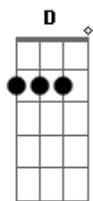

© ukulele-chords.com