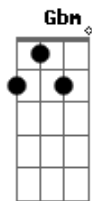

© ukulele-chords.com