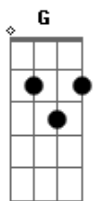

Pré-Refrão:

D C
Isn't anyone trying to find me
D C
Won't somebody come take me home?

Refrão:

G Am C
It's a damn cold night
G Am C
Trying to figure out this life

Won't you

G Am C
Take me by the hand take me somewhere new
Em D C
I don't know who you are, but I
Em C
I'm with you
Em C
I'm with you

Verso 2:

Em C
I'm looking for a place, i'm searching for a face
Em C
Is anybody here, I know
Em C
'Cause nothing's going right, and everything's a mess
Em C
And no one likes to be, alone

Pré-Refrão:

D C
Isn't anyone trying to find me
D C
Won't somebody come take me home?

Refrão:

G Am C
It's a damn cold night
G Am C

Trying to figure out this life

Won't you

G Am C
Take me by the hand take me somewhere new
Em D C
I don't know who you are, but I
Em C
I'm with you
Em C
I'm with you

Ponte:

D C
Oh, why is everything so confusing?
D C
Maybe i'm just out of my mind

Yeah-e-yeah, yeah-e-yeah

C Em
Yeah-e-yeah, yeah-e-yeah

D
Yeah

Refrão:

G Am C
It's a damn cold night
G Am C
Trying to figure out this life

Won't you

G Am C
Take me by the hand take me somewhere new
Em D C
I don't know who you are, but I
G Am C
I'm with you
G Am C
I'm with you

G

Am C
Take me by the hand take me somewhere new
Em D C
I don't know who you are, but I
G Am C
I'm with you
G Am C
I'm with you

G

Am C
Take me by the hand take me somewhere new
Em D C
I don't know who you are, but I
Em C
I'm with you
Em C
I'm with you
G
I'm with you

Acordes

© ukulele-chords.com