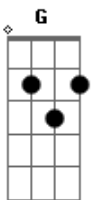

© ukulele-chords.com

© ukulele-chords.com