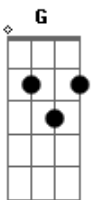

© ukulele-chords.com