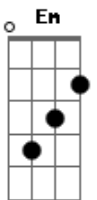

© ukulele-chords.com

© ukulele-chords.com