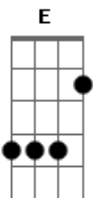

© ukulele-chords.com

© ukulele-chords.com