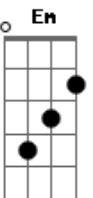

© ukulele-chords.com