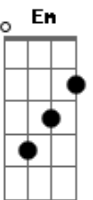

© ukulele-chords.com