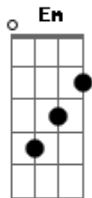

© ukulele-chords.com