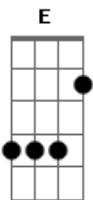

© ukulele-chords.com

© ukulele-chords.com