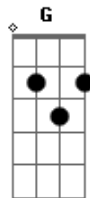

© ukulele-chords.com