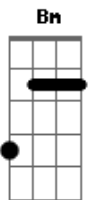

© ukulele-chords.com

© ukulele-chords.com