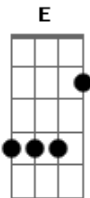

© ukulele-chords.com