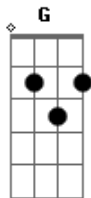

© ukulele-chords.com