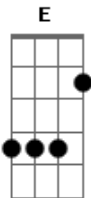

© ukulele-chords.com

© ukulele-chords.com