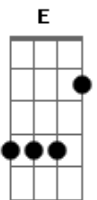

© ukulele-chords.com

© ukulele-chords.com