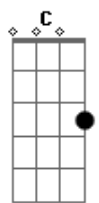

© ukulele-chords.com