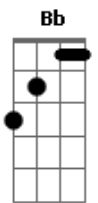

© ukulele-chords.com