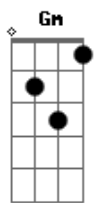

© ukulele-chords.com