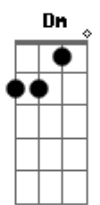

© ukulele-chords.com