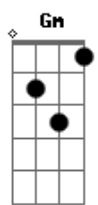

© ukulele-chords.com