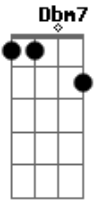

© ukulele-chords.com

© ukulele-chords.com

© ukulele-chords.com

© ukulele-chords.com

© ukulele-chords.com

Hey you
 You should've known better
 Better to fuck with someone like me
 Db A
 Hey you
 E B
 Forever and ever you're gonna wish
 I was your wifey
 Db
 Should've held on
 A
 Should have treated me right
 E
 I gave you one chance
 B
 You don't get it twice
 Db A
 Hey you
 E
 And we'll be together never
 B
 So, baby, you can bite me