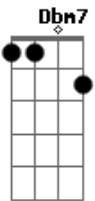

© ukulele-chords.com

Hey you
You should've known better
Better to fuck with someone like me
Db A
Hey you
E B
Forever and ever you're gonna wish
I was your wifey
Db
Should've held on
A
Should have treated me right
E
I gave you one chance
B
You don't get it twice
Db A
Hey you
E
And we'll be together never
B
So, baby, you can bite me