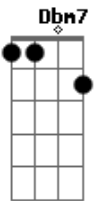

© ukulele-chords.com

© ukulele-chords.com

© ukulele-chords.com

© ukulele-chords.com

© ukulele-chords.com

Hey you
 You should've known better
 Better to fuck with someone like me
 Db A
 Hey you
 E B
 Forever and ever you're gonna wish
 I was your wifey
 Db
 Should've held on
 A
 Should have treated me right
 E
 I gave you one chance
 B
 You don't get it twice
 Db A
 Hey you
 E
 And we'll be together never
 B
 So, baby, you can bite me