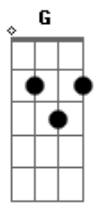

© ukulele-chords.com