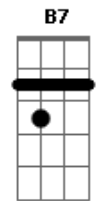

© ukulele-chords.com

(C G D Em)
(C G D Em)

[Segunda Parte]

Em D C G
I keep on searching for the city of gold
Em D C G
And I'm gonna follow this yellow brick road
Em D C G
Thinking that maybe, it might lead me home
Em D C G
I'm a million miles farther and a long way from home
Em D C G
I know that there's a plan that goes way beyond mine
Em D C G
Got to step back just to see the design
Em D C G
The mind fears the heart, but the heart doesn't mind
Em D C G
No I may not be perfect, but I'm loving this life

No I may not be perfect, but I'm loving this life

[Refrão]

C G D Em
Oh I've seen trouble more than any man should bear
C G D Em
But I've seen enough joy, I've had more than my share
C G B7 Em
And I'm still not done, I'm only halfway there
C G D Em
I'm a million miles ahead of where I'm from
C G D Em
But there's still another million miles to come
[Final] C G D Em C G D Em
C G D Em C G D Em
C G D Em C G D Em
C G D Em C G D Em