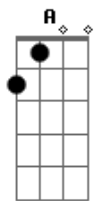

Avicii - Trouble

tom:

A (forma dos acordes no tom de G)

Capostrate na 2ª casa

Intro: Em D C G
Em D C G

[Primeira Parte]

Em D C G
I've been a beggar and I've been a king
Em D C G
I've been a loner and I've worn the ring
Em D C G
Losing myself just to find me again
Em D C G
I'm a million miles smarter, but I ain't learnt a thing
Em D C G
I've been a teacher and a student of hurt
Em D C G
I've kept my word for whatever that's worth
Em D C G
Never been last, but I've never been first
Em D C G
No I may not be the best, but I'm far from the worst

No I may not be the best, but I'm far from the worst

[Refrão]

C G D Em
Oh I've seen trouble more than any man should bear
C G D Em
But I've seen enough joy, I've had more than my share
C G B7 Em
And I'm still not done, I'm only halfway there
C G D Em
I'm a million miles ahead of where I'm from
C G D Em
But there's still another million miles to come

Acordes

© ukulele-chords.com