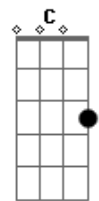

© ukulele-chords.com