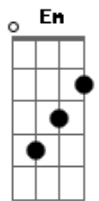

© ukulele-chords.com