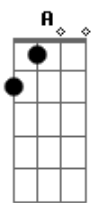

© ukulele-chords.com