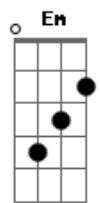

© ukulele-chords.com