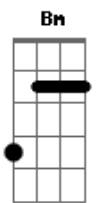

© ukulele-chords.com