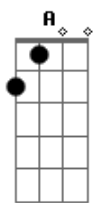

© ukulele-chords.com