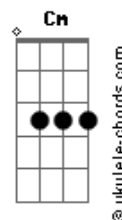

Avi Kaplan - Uncanny Valley

tom:

Intro: Gm Bb C F
Gm Bb C F

[Primeira Parte]

Gm Bb
The look in your eyes
C F
So deeply designed
Gm Bb
Watch you scanning my body
C F
While you're reading my mind

[Segunda Parte]

Gm Bb
Blink and you'll miss it
C F
Your emerald can see
Gm Bb
Honey it's like you were built
C F
Built just for me

[Refrão]

Gm Cm
Hardwired to fall in love
Bb F
Hardwired to keep me coming back
Gm Cm
Hardwired to fall in love
Bb F
Should be running, should be running
Gm Cm
Feels like you know too much
Bb F
A deeper understanding
Gm Cm
Hardwired to fall in love
Bb F
Should be running, should be running

(Gm Bb C F)

[Terceira Parte]

Gm Bb
The way that you move
C F
My stop motion did
Gm Bb
Come to me darling
C F
Reset yourself over here
Gm Bb
You know that I'll wait
C F

Acordes

You know far too much
Gm Bb
But I feel the electricity
C F
Whenever we touch