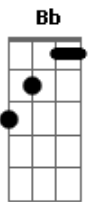

© ukulele-chords.com