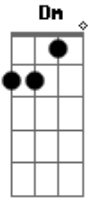

Avi Kaplan - Otherside

Tom: C

Dm F G
Emerald ivy, wrapped around my skin
Dm F G
Pulls me deeper, drags me back again
Dm F G
Tangle me up in your vines
Dm F G
Take my spirit, take my mind
Dm F G
Take me over to that other side

Dm F G
Ruby river, glowing in the sun
Dm F G
Wash me over, show me where you run

Dm F G
Roll me deeper in your tide
Dm F G
Take my spirit, take my mind
Dm F G
Take me over to that other side

Dm F G
Silver moonlight, come show me the way
Dm F G
Hold me over 'til the break of day
Dm F G
Lead me closer to your light
Dm F G
Take my spirit, take my mind
Dm F G
Take me over to that other side

Acordes

© ukulele-chords.com

© ukulele-chords.com

© ukulele-chords.com

© ukulele-chords.com