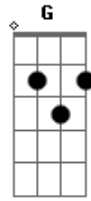

© ukulele-chords.com