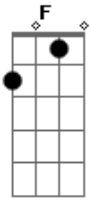

© ukulele-chords.com