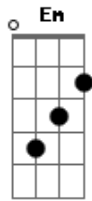

# Averly Morillo - Mesías

tom:

F

Intro: F G C Am F G C F

[Primeira Parte]

Meu templo

G

Eu preparei

## Acordes

© ukulele-chords.com

© ukulele-chords.com

© ukulele-chords.com

© ukulele-chords.com

© ukulele-chords.com

Messias, vem

Am