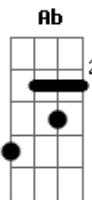

© ukulele-chords.com