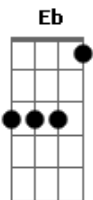

Avenged Sevenfold - Victim

tom:
Cm

Intro: Cm Eb
Cm Eb
Cm

C Ab
House full of roses a letter on the stairs
C Ab
A tape full of messages for anyone who cares
Bb Ab
Collage of broken words and stories full of tears
Bb Ab
Remembering your life 'cause we wish that you were here
C Ab
Nothing is harder than to wake up all alone
C Ab
Realize it's not OK it's the end of all you've known
Bb Ab
Time keeps passing by but it seems I'm frozen still
Bb Ab
Scars are left behind but some too deep to feel

Cm
Some say this can't be real
Ab Bb
And I've lost my power to feel tonight

Eb G
We're all just victims of a crime
Cm
When all's gone and can't be regained
Ab Bb
We can't seem to shelter the pain inside

Cm
To stick around another day
[Solo 2] Eb Bb Cm Ab
Eb Bb Cm Ab

Cm
Some say this can't be real
Ab Bb
And I've lost my power to feel tonight

Eb G
We've all been victims of a crime
Cm
When all is gone and can't be regained
Ab Bb
We can't seem to shelter the pain inside
Eb G
We've all been victims of a crime

Eb G
Victims of a crime
Eb G
Living with this crime

Cm
I'm missing you
Cm
I'm missing you
Cm
I'm missing you
Cm
I'm missing you

[Final] Eb Cm Eb Cm Eb Cm Bb Cm

Acordes

© ukulele-chords.com

© ukulele-chords.com