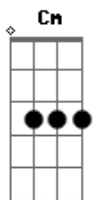

C Ab
Some days you'll find me in a place I like to go
C Ab
Ask questions to myself 'bout the things I'll never know
Bb Ab
What's left to find? 'Cause I need a little more
Bb Ab
I need a little time can we even up the score?

Cm
Some say this can't be real
Ab Bb
And I've lost my power to feel tonight

Eb G
We're all just victims of a crime
Cm
When all's gone and can't be regained
Ab Bb
We can't seem to shelter the pain inside

Eb G
We're all just victims of a crime

[Solo 1] Cm Ab Fm Cm

Cm Fm Eb
Nothing lasts forever for all good things it's true
G Cm
I'd rather trade it all while somehow saving you
Fm Eb
It must have been the season that threw us out of line
G Eb
Once I stood so tall now I'm searching for a sign

Bb Cm
So don't need your salvation with promises unkind
Fm Eb
And all the speculation save it for another time
Bb Cm

Fm
'Cause we all need a reason a reason just to stay and some
just can't be bothered

Cm
To stick around another day
[Solo 2] Eb Bb Cm Ab
Eb Bb Cm Ab

Cm
Some say this can't be real
Ab Bb
And I've lost my power to feel tonight

Eb G
We've all been victims of a crime
Cm
When all is gone and can't be regained
Ab Bb
We can't seem to shelter the pain inside
Eb G
We've all been victims of a crime

Eb G
Victims of a crime
Eb G
Living with this crime

Cm
I'm missing you
Cm
I'm missing you
Cm
I'm missing you
Cm
I'm missing you

[Final] Eb Cm Eb Cm Eb Cm Bb Cm

Acordes

© ukulele-chords.com