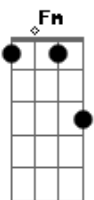

© ukulele-chords.com