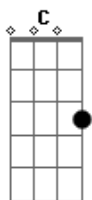

Avenged Sevenfold - Victim

tom:
Cm

Intro: Cm Eb
Cm Eb
Cm

C Ab
House full of roses a letter on the stairs
C Ab
A tape full of messages for anyone who cares
Bb Ab
Collage of broken words and stories full of tears
Bb Ab
Remembering your life 'cause we wish that you were here
C Ab
Nothing is harder than to wake up all alone
C Ab
Realize it's not OK it's the end of all you've known
Bb Ab
Time keeps passing by but it seems I'm frozen still
Bb Ab
Scars are left behind but some too deep to feel

Cm
To stick around another day
[Solo 2] Eb Bb Cm Ab
Eb Bb Cm Ab

Cm
Some say this can't be real
Ab Bb
And I've lost my power to feel tonight

Eb G
We've all been victims of a crime
Cm
When all is gone and can't be regained
Ab Bb
We can't seem to shelter the pain inside
Eb G
We've all been victims of a crime

Eb G
Victims of a crime
Eb G
Living with this crime

Cm
I'm missing you
Cm
I'm missing you
Cm
I'm missing you
Cm
I'm missing you

[Final] Eb Cm Eb Cm Eb Cm Bb Cm

Acordes

© ukulele-chords.com

© ukulele-chords.com