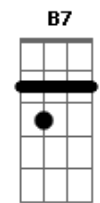

© ukulele-chords.com