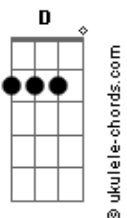

Primeira Parte - com variação na letra:

D Em Bm
There's nothing here for me on this barren road
C G
There's no one here while the city sleeps
D
and all the shops are closed
G D Em Bm
Can't help but think of the times I've had with you
C G D
Pictures and some memories will have to help me through, oh yeah

Refrão:

G D Em D
Dear God the only thing I ask of you is
C G
to hold, her when I'm not around
D
when I'm much too far away
G D Em Bm
We all need that person who can be true to you
C G
But I left her when I found her
D
And now I wish I'd stayed
C D
?Cause I'm lonely and I'm tired
B7 Em D C
I'm missing you again oh no
G
Once again

Terceira Parte:

Em Eb C G D
Some search, never finding a way
Em Eb C G D
Before long, they waste away
Em Eb C G D
I found you, something told me to stay
Em Eb C G D
I gave in, to selfish ways
Am D
And how I miss someone to hold
when hope begins to fade...

G D Em Bm
A lonely road, crossed another cold state line
C G D
Miles away from those I love purpose hard to find

G D Em D
Dear God the only thing I ask of you is
C G
to hold, her when I'm not around
D
when I'm much too far away
G D Em Bm
We all need that person who can be true to you
C G
But I left her when I found her
D
And now I wish I'd stayed
C D
?Cause I'm lonely and I'm tired
B7 Em D C
I'm missing you again oh no
G
Once again

Acordes