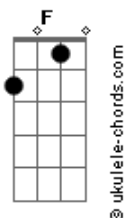

Primeira Parte - com variação na letra:

D Em Bm
There's nothing here for me on this barren road
C G
There's no one here while the city sleeps
D
and all the shops are closed
G D Em Bm
Can't help but think of the times I've had with you
C G D
Pictures and some memories will have to help me through, oh yeah

Refrão:

G D Em D
Dear God the only thing I ask of you is
C G
to hold, her when I'm not around
D
when I'm much too far away
G D Em Bm
We all need that person who can be true to you
C G
But I left her when I found her
D
And now I wish I'd stayed
C D
?Cause I'm lonely and I'm tired
B7 Em D C
I'm missing you again oh no
G
Once again

Terceira Parte:

Em Eb C G D
Some search, never finding a way
Em Eb C G D
Before long, they waste away
Em Eb C G D
I found you, something told me to stay
Em Eb C G D
I gave in, to selfish ways
Am D
And how I miss someone to hold
when hope begins to fade...

G D Em Bm
A lonely road, crossed another cold state line
C G D
Miles away from those I love purpose hard to find

G D Em D
Dear God the only thing I ask of you is
C G
to hold, her when I'm not around
D
when I'm much too far away
G D Em Bm
We all need that person who can be true to you
C G
But I left her when I found her
D
And now I wish I'd stayed
C D
?Cause I'm lonely and I'm tired
B7 Em D C
I'm missing you again oh no
G
Once again

Acordes