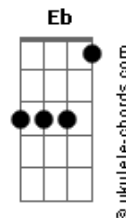

Primeira Parte - com variação na letra:

D Em Bm
There's nothing here for me on this barren road
C G
There's no one here while the city sleeps
D
and all the shops are closed
G D Em Bm
Can't help but think of the times I've had with you
C G D
Pictures and some memories will have to help me through, oh yeah

Refrão:

G D Em D
Dear God the only thing I ask of you is
C G
to hold, her when I'm not around
D
when I'm much too far away
G D Em Bm
We all need that person who can be true to you
C G
But I left her when I found her
D
And now I wish I'd stayed
C D
?Cause I'm lonely and I'm tired
B7 Em D C
I'm missing you again oh no
G
Once again

Terceira Parte:

Em Eb C G D
Some search, never finding a way
Em Eb C G D
Before long, they waste away
Em Eb C G D
I found you, something told me to stay
Em Eb C G D
I gave in, to selfish ways
Am D
And how I miss someone to hold
when hope begins to fade...

G D Em Bm
A lonely road, crossed another cold state line
C G D
Miles away from those I love purpose hard to find

G D Em D
Dear God the only thing I ask of you is
C G
to hold, her when I'm not around
D
when I'm much too far away
G D Em Bm
We all need that person who can be true to you
C G
But I left her when I found her
D
And now I wish I'd stayed
C D
?Cause I'm lonely and I'm tired
B7 Em D C
I'm missing you again oh no
G
Once again

Acordes