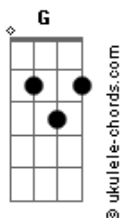

Primeira Parte - com variação na letra:

D Em Bm
There's nothing here for me on this barren road
C G
There's no one here while the city sleeps
D
and all the shops are closed
G D Em Bm
Can't help but think of the times I've had with you
C G D
Pictures and some memories will have to help me through, oh yeah

Refrão:

G D Em D
Dear God the only thing I ask of you is
C G
to hold, her when I'm not around
D
when I'm much too far away
G D Em Bm
We all need that person who can be true to you
C G
But I left her when I found her
D
And now I wish I'd stayed
C D
?Cause I'm lonely and I'm tired
B7 Em D C
I'm missing you again oh no
G
Once again

Terceira Parte:

Em Eb C G D
Some search, never finding a way
Em Eb C G D
Before long, they waste away
Em Eb C G D
I found you, something told me to stay
Em Eb C G D
I gave in, to selfish ways
Am D
And how I miss someone to hold
when hope begins to fade...

G D Em Bm
A lonely road, crossed another cold state line
C G D
Miles away from those I love purpose hard to find

G D Em D
Dear God the only thing I ask of you is
C G
to hold, her when I'm not around
D
when I'm much too far away
G D Em Bm
We all need that person who can be true to you
C G
But I left her when I found her
D
And now I wish I'd stayed
C D
?Cause I'm lonely and I'm tired
B7 Em D C
I'm missing you again oh no
G
Once again

Acordes