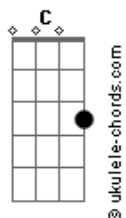

Primeira Parte - com variação na letra:

D Em Bm
There's nothing here for me on this barren road
C G
There's no one here while the city sleeps
D
and all the shops are closed
G D Em Bm
Can't help but think of the times I've had with you
C G D
Pictures and some memories will have to help me through, oh yeah

Refrão:

G D Em D
Dear God the only thing I ask of you is
C G
to hold, her when I'm not around
D
when I'm much too far away
G D Em Bm
We all need that person who can be true to you
C G
But I left her when I found her
D
And now I wish I'd stayed
C D
?Cause I'm lonely and I'm tired
B7 Em D C
I'm missing you again oh no
G
Once again

Terceira Parte:

Em Eb C G D
Some search, never finding a way
Em Eb C G D
Before long, they waste away
Em Eb C G D
I found you, something told me to stay
Em Eb C G D
I gave in, to selfish ways
Am D
And how I miss someone to hold
when hope begins to fade...

G D Em Bm
A lonely road, crossed another cold state line
C G D
Miles away from those I love purpose hard to find

G D Em D
Dear God the only thing I ask of you is
C G
to hold, her when I'm not around
D
when I'm much too far away
G D Em Bm
We all need that person who can be true to you
C G
But I left her when I found her
D
And now I wish I'd stayed
C D
?Cause I'm lonely and I'm tired
B7 Em D C
I'm missing you again oh no
G
Once again

Acordes