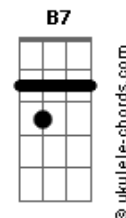

Primeira Parte - com variação na letra:

D Em Bm
There's nothing here for me on this barren road
C G
There's no one here while the city sleeps
D
and all the shops are closed
G D Em Bm
Can't help but think of the times I've had with you
C G D
Pictures and some memories will have to help me through, oh yeah

Refrão:

G D Em D
Dear God the only thing I ask of you is
C G
to hold, her when I'm not around
D
when I'm much too far away
G D Em Bm
We all need that person who can be true to you
C G
But I left her when I found her
D
And now I wish I'd stayed
C D
?Cause I'm lonely and I'm tired
B7 Em D C
I'm missing you again oh no
G
Once again

Terceira Parte:

Em Eb C G D
Some search, never finding a way
Em Eb C G D
Before long, they waste away
Em Eb C G D
I found you, something told me to stay
Em Eb C G D
I gave in, to selfish ways
Am D
And how I miss someone to hold
when hope begins to fade...

G D Em Bm
A lonely road, crossed another cold state line
C G D
Miles away from those I love purpose hard to find

G D Em D
Dear God the only thing I ask of you is
C G
to hold, her when I'm not around
D
when I'm much too far away
G D Em Bm
We all need that person who can be true to you
C G
But I left her when I found her
D
And now I wish I'd stayed
C D
?Cause I'm lonely and I'm tired
B7 Em D C
I'm missing you again oh no
G
Once again

Acordes