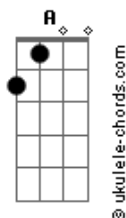

Primeira Parte - com variação na letra:

D Em Bm
There's nothing here for me on this barren road
C G
There's no one here while the city sleeps
D
and all the shops are closed
G D Em Bm
Can't help but think of the times I've had with you
C G D
Pictures and some memories will have to help me through, oh yeah

Refrão:

G D Em D
Dear God the only thing I ask of you is
C G
to hold, her when I'm not around
D
when I'm much too far away
G D Em Bm
We all need that person who can be true to you
C G
But I left her when I found her
D
And now I wish I'd stayed
C D
?Cause I'm lonely and I'm tired
B7 Em D C
I'm missing you again oh no
G
Once again

Terceira Parte:

Em Eb C G D
Some search, never finding a way
Em Eb C G D
Before long, they waste away
Em Eb C G D
I found you, something told me to stay
Em Eb C G D
I gave in, to selfish ways
Am D
And how I miss someone to hold
when hope begins to fade...

G D Em Bm
A lonely road, crossed another cold state line
C G D
Miles away from those I love purpose hard to find

G D Em D
Dear God the only thing I ask of you is
C G
to hold, her when I'm not around
D
when I'm much too far away
G D Em Bm
We all need that person who can be true to you
C G
But I left her when I found her
D
And now I wish I'd stayed
C D
?Cause I'm lonely and I'm tired
B7 Em D C
I'm missing you again oh no
G
Once again

Acordes