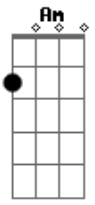

© ukulele-chords.com