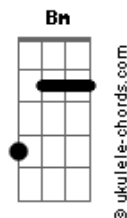

Primeira Parte - com variação na letra:

D Em Bm
There's nothing here for me on this barren road
C G
There's no one here while the city sleeps
D
and all the shops are closed
G D Em Bm
Can't help but think of the times I've had with you
C G D
Pictures and some memories will have to help me through, oh yeah

Refrão:

G D Em D
Dear God the only thing I ask of you is
C G
to hold, her when I'm not around
D
when I'm much too far away
G D Em Bm
We all need that person who can be true to you
C G
But I left her when I found her
D
And now I wish I'd stayed
C D
?Cause I'm lonely and I'm tired
B7 Em D C
I'm missing you again oh no
G
Once again

Terceira Parte:

Em Eb C G D
Some search, never finding a way
Em Eb C G D
Before long, they waste away
Em Eb C G D
I found you, something told me to stay
Em Eb C G D
I gave in, to selfish ways
Am D
And how I miss someone to hold
when hope begins to fade...

G D Em Bm
A lonely road, crossed another cold state line
C G D
Miles away from those I love purpose hard to find

G D Em D
Dear God the only thing I ask of you is
C G
to hold, her when I'm not around
D
when I'm much too far away
G D Em Bm
We all need that person who can be true to you
C G
But I left her when I found her
D
And now I wish I'd stayed
C D
?Cause I'm lonely and I'm tired
B7 Em D C
I'm missing you again oh no
G
Once again

Acordes