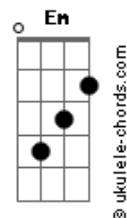

Primeira Parte - com variação na letra:

D Em Bm
There's nothing here for me on this barren road
C G
There's no one here while the city sleeps
D
and all the shops are closed
G D Em Bm
Can't help but think of the times I've had with you
C G D
Pictures and some memories will have to help me through, oh yeah

Refrão:

G D Em D
Dear God the only thing I ask of you is
C G
to hold, her when I'm not around
D
when I'm much too far away
G D Em Bm
We all need that person who can be true to you
C G
But I left her when I found her
D
And now I wish I'd stayed
C D
?Cause I'm lonely and I'm tired
B7 Em D C
I'm missing you again oh no
G
Once again

Terceira Parte:

Em Eb C G D
Some search, never finding a way
Em Eb C G D
Before long, they waste away
Em Eb C G D
I found you, something told me to stay
Em Eb C G D
I gave in, to selfish ways
Am D
And how I miss someone to hold
when hope begins to fade...

G D Em Bm
A lonely road, crossed another cold state line
C G D
Miles away from those I love purpose hard to find

G D Em D
Dear God the only thing I ask of you is
C G
to hold, her when I'm not around
D
when I'm much too far away
G D Em Bm
We all need that person who can be true to you
C G
But I left her when I found her
D
And now I wish I'd stayed
C D
?Cause I'm lonely and I'm tired
B7 Em D C
I'm missing you again oh no
G
Once again

Acordes