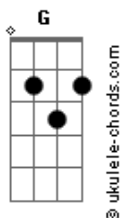

Primeira Parte - com variação na letra:

D Em Bm
There's nothing here for me on this barren road
C G
There's no one here while the city sleeps
D
and all the shops are closed
G D Em Bm
Can't help but think of the times I've had with you
C G D
Pictures and some memories will have to help me through, oh yeah

Refrão:

G D Em D
Dear God the only thing I ask of you is
C G
to hold, her when I'm not around
D
when I'm much too far away
G D Em Bm
We all need that person who can be true to you
C G
But I left her when I found her
D
And now I wish I'd stayed
C D
?Cause I'm lonely and I'm tired
B7 Em D C
I'm missing you again oh no
G
Once again

Terceira Parte:

Em Eb C G D
Some search, never finding a way
Em Eb C G D
Before long, they waste away
Em Eb C G D
I found you, something told me to stay
Em Eb C G D
I gave in, to selfish ways
Am7 D
And how I miss someone to hold
when hope begins to fade...

G D Em Bm
A lonely road, crossed another cold state line
C G D
Miles away from those I love purpose hard to find

G D Em D
Dear God the only thing I ask of you is
C G
to hold, her when I'm not around
D
when I'm much too far away
G D Em Bm
We all need that person who can be true to you
C G
But I left her when I found her
D
And now I wish I'd stayed
C D
?Cause I'm lonely and I'm tired
B7 Em D C
I'm missing you again oh no
G
Once again

Acordes