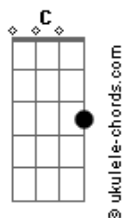

Primeira Parte - com variação na letra:

D Em Bm
There's nothing here for me on this barren road
C G
There's no one here while the city sleeps
D
and all the shops are closed
G D Em Bm
Can't help but think of the times I've had with you
C G D
Pictures and some memories will have to help me through, oh yeah

Refrão:

G D Em D
Dear God the only thing I ask of you is
C G
to hold, her when I'm not around
D
when I'm much too far away
G D Em Bm
We all need that person who can be true to you
C G
But I left her when I found her
D
And now I wish I'd stayed
C D
?Cause I'm lonely and I'm tired
B7 Em D C
I'm missing you again oh no
G
Once again

Terceira Parte:

Em Eb C G D
Some search, never finding a way
Em Eb C G D
Before long, they waste away
Em Eb C G D
I found you, something told me to stay
Em Eb C G D
I gave in, to selfish ways
Am7 D
And how I miss someone to hold
when hope begins to fade...

G D Em Bm
A lonely road, crossed another cold state line
C G D
Miles away from those I love purpose hard to find

G D Em D
Dear God the only thing I ask of you is
C G
to hold, her when I'm not around
D
when I'm much too far away
G D Em Bm
We all need that person who can be true to you
C G
But I left her when I found her
D
And now I wish I'd stayed
C D
?Cause I'm lonely and I'm tired
B7 Em D C
I'm missing you again oh no
G
Once again

Acordes