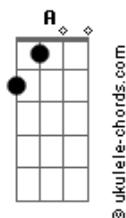

Primeira Parte - com variação na letra:

D Em Bm
There's nothing here for me on this barren road
C G
There's no one here while the city sleeps
D
and all the shops are closed
G D Em Bm
Can't help but think of the times I've had with you
C G D
Pictures and some memories will have to help me through, oh yeah

Refrão:

G D Em D
Dear God the only thing I ask of you is
C G
to hold, her when I'm not around
D
when I'm much too far away
G D Em Bm
We all need that person who can be true to you
C G
But I left her when I found her
D
And now I wish I'd stayed
C D
?Cause I'm lonely and I'm tired
B7 Em D C
I'm missing you again oh no
G
Once again

Terceira Parte:

Em Eb C G D
Some search, never finding a way
Em Eb C G D
Before long, they waste away
Em Eb C G D
I found you, something told me to stay
Em Eb C G D
I gave in, to selfish ways
Am7 D
And how I miss someone to hold
when hope begins to fade...

G D Em Bm
A lonely road, crossed another cold state line
C G D
Miles away from those I love purpose hard to find

G D Em D
Dear God the only thing I ask of you is
C G
to hold, her when I'm not around
D
when I'm much too far away
G D Em Bm
We all need that person who can be true to you
C G
But I left her when I found her
D
And now I wish I'd stayed
C D
?Cause I'm lonely and I'm tired
B7 Em D C
I'm missing you again oh no
G
Once again

Acordes