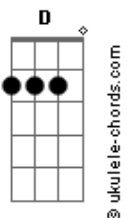

Primeira Parte - com variação na letra:

D Em Bm
There's nothing here for me on this barren road
C G
There's no one here while the city sleeps
D
and all the shops are closed
G D Em Bm
Can't help but think of the times I've had with you
C G D
Pictures and some memories will have to help me through, oh yeah

Refrão:

G D Em D
Dear God the only thing I ask of you is
C G
to hold, her when I'm not around
D
when I'm much too far away
G D Em Bm
We all need that person who can be true to you
C G
But I left her when I found her
D
And now I wish I'd stayed
C D
?Cause I'm lonely and I'm tired
B7 Em D C
I'm missing you again oh no
G
Once again

Terceira Parte:

Em Eb C G D
Some search, never finding a way
Em Eb C G D
Before long, they waste away
Em Eb C G D
I found you, something told me to stay
Em Eb C G D
I gave in, to selfish ways
Am7 D
And how I miss someone to hold
when hope begins to fade...

G D Em Bm
A lonely road, crossed another cold state line
C G D
Miles away from those I love purpose hard to find

G D Em D
Dear God the only thing I ask of you is
C G
to hold, her when I'm not around
D
when I'm much too far away
G D Em Bm
We all need that person who can be true to you
C G
But I left her when I found her
D
And now I wish I'd stayed
C D
?Cause I'm lonely and I'm tired
B7 Em D C
I'm missing you again oh no
G
Once again

Acordes