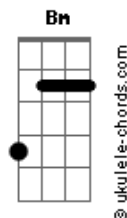

Primeira Parte - com variação na letra:

D Em Bm
There's nothing here for me on this barren road
C G
There's no one here while the city sleeps
D
and all the shops are closed
G D Em Bm
Can't help but think of the times I've had with you
C G D
Pictures and some memories will have to help me through, oh yeah

Refrão:

G D Em D
Dear God the only thing I ask of you is
C G
to hold, her when I'm not around
D
when I'm much too far away
G D Em Bm
We all need that person who can be true to you
C G
But I left her when I found her
D
And now I wish I'd stayed
C D
?Cause I'm lonely and I'm tired
B7 Em D C
I'm missing you again oh no
G
Once again

Terceira Parte:

Em Eb C G D
Some search, never finding a way
Em Eb C G D
Before long, they waste away
Em Eb C G D
I found you, something told me to stay
Em Eb C G D
I gave in, to selfish ways
Am7 D
And how I miss someone to hold
when hope begins to fade...

G D Em Bm
A lonely road, crossed another cold state line
C G D
Miles away from those I love purpose hard to find

G D Em D
Dear God the only thing I ask of you is
C G
to hold, her when I'm not around
D
when I'm much too far away
G D Em Bm
We all need that person who can be true to you
C G
But I left her when I found her
D
And now I wish I'd stayed
C D
?Cause I'm lonely and I'm tired
B7 Em D C
I'm missing you again oh no
G
Once again

Acordes