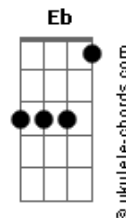

Primeira Parte - com variação na letra:

D Em Bm
There's nothing here for me on this barren road
C G
There's no one here while the city sleeps
D
and all the shops are closed
G D Em Bm
Can't help but think of the times I've had with you
C G D
Pictures and some memories will have to help me through, oh yeah

Refrão:

G D Em D
Dear God the only thing I ask of you is
C G
to hold, her when I'm not around
D
when I'm much too far away
G D Em Bm
We all need that person who can be true to you
C G
But I left her when I found her
D
And now I wish I'd stayed
C D
?Cause I'm lonely and I'm tired
B7 Em D C
I'm missing you again oh no
G
Once again

Terceira Parte:

Em Eb C G D
Some search, never finding a way
Em Eb C G D
Before long, they waste away
Em Eb C G D
I found you, something told me to stay
Em Eb C G D
I gave in, to selfish ways
Am7 D
And how I miss someone to hold
when hope begins to fade...

G D Em Bm
A lonely road, crossed another cold state line
C G D
Miles away from those I love purpose hard to find

G D Em D
Dear God the only thing I ask of you is
C G
to hold, her when I'm not around
D
when I'm much too far away
G D Em Bm
We all need that person who can be true to you
C G
But I left her when I found her
D
And now I wish I'd stayed
C D
?Cause I'm lonely and I'm tired
B7 Em D C
I'm missing you again oh no
G
Once again

Acordes