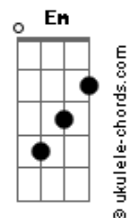

Primeira Parte - com variação na letra:

D Em Bm
There's nothing here for me on this barren road
C G
There's no one here while the city sleeps
D
and all the shops are closed
G D Em Bm
Can't help but think of the times I've had with you
C G D
Pictures and some memories will have to help me through, oh yeah

Refrão:

G D Em D
Dear God the only thing I ask of you is
C G
to hold, her when I'm not around
D
when I'm much too far away
G D Em Bm
We all need that person who can be true to you
C G
But I left her when I found her
D
And now I wish I'd stayed
C D
?Cause I'm lonely and I'm tired
B7 Em D C
I'm missing you again oh no
G
Once again

Terceira Parte:

Em Eb C G D
Some search, never finding a way
Em Eb C G D
Before long, they waste away
Em Eb C G D
I found you, something told me to stay
Em Eb C G D
I gave in, to selfish ways
Am7 D
And how I miss someone to hold
when hope begins to fade...

G D Em Bm
A lonely road, crossed another cold state line
C G D
Miles away from those I love purpose hard to find

G D Em D
Dear God the only thing I ask of you is
C G
to hold, her when I'm not around
D
when I'm much too far away
G D Em Bm
We all need that person who can be true to you
C G
But I left her when I found her
D
And now I wish I'd stayed
C D
?Cause I'm lonely and I'm tired
B7 Em D C
I'm missing you again oh no
G
Once again

Acordes