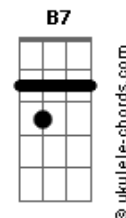

Primeira Parte - com variação na letra:

D Em Bm
There's nothing here for me on this barren road
C G
There's no one here while the city sleeps
D
and all the shops are closed
G D Em Bm
Can't help but think of the times I've had with you
C G D
Pictures and some memories will have to help me through, oh yeah

Refrão:

G D Em D
Dear God the only thing I ask of you is
C G
to hold, her when I'm not around
D
when I'm much too far away
G D Em Bm
We all need that person who can be true to you
C G
But I left her when I found her
D
And now I wish I'd stayed
C D
?Cause I'm lonely and I'm tired
B7 Em D C
I'm missing you again oh no
G
Once again

Terceira Parte:

Em Eb C G D
Some search, never finding a way
Em Eb C G D
Before long, they waste away
Em Eb C G D
I found you, something told me to stay
Em Eb C G D
I gave in, to selfish ways
Am7 D
And how I miss someone to hold
when hope begins to fade...

G D Em Bm
A lonely road, crossed another cold state line
C G D
Miles away from those I love purpose hard to find

G D Em D
Dear God the only thing I ask of you is
C G
to hold, her when I'm not around
D
when I'm much too far away
G D Em Bm
We all need that person who can be true to you
C G
But I left her when I found her
D
And now I wish I'd stayed
C D
?Cause I'm lonely and I'm tired
B7 Em D C
I'm missing you again oh no
G
Once again

Acordes