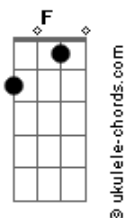

Primeira Parte - com variação na letra:

D Em Bm
There's nothing here for me on this barren road
C G
There's no one here while the city sleeps
D
and all the shops are closed
G D Em Bm
Can't help but think of the times I've had with you
C G D
Pictures and some memories will have to help me through, oh yeah

Refrão:

G D Em D
Dear God the only thing I ask of you is
C G
to hold, her when I'm not around
D
when I'm much too far away
G D Em Bm
We all need that person who can be true to you
C G
But I left her when I found her
D
And now I wish I'd stayed
C D
?Cause I'm lonely and I'm tired
B7 Em D C
I'm missing you again oh no
G
Once again

Terceira Parte:

Em Eb C G D
Some search, never finding a way
Em Eb C G D
Before long, they waste away
Em Eb C G D
I found you, something told me to stay
Em Eb C G D
I gave in, to selfish ways
Am7 D
And how I miss someone to hold
when hope begins to fade...

G D Em Bm
A lonely road, crossed another cold state line
C G D
Miles away from those I love purpose hard to find

G D Em D
Dear God the only thing I ask of you is
C G
to hold, her when I'm not around
D
when I'm much too far away
G D Em Bm
We all need that person who can be true to you
C G
But I left her when I found her
D
And now I wish I'd stayed
C D
?Cause I'm lonely and I'm tired
B7 Em D C
I'm missing you again oh no
G
Once again

Acordes