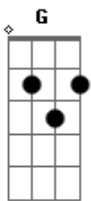

Avenged Sevenfold - Crimson Day

Tom: G

KEY: G

Intro:

clean guitar

Em D G C
Dark year brought endless rain,
Am D Em
out in the cold I lost my way,
Em D G C
but storms won't last to clear the air, for something new,
Am D Em
the sun came out and brought you through,

Am Em
a lifetime full of words to say,
D C
I hope that time will slow the passing day.

distorted guitar

Em D G G
C G
I've been wrong times over,
C G
and I've been shamed with no words to find,
D Em D
but if the sun will rise, bring us tomorrow,
C G Am Am D
walk with me, crimson day.

(G G D)
(G D)

clean guitar

Em D G C
Don't speak, no use for words,
Am D Em
lie in my arms sleep secure,
Em D G C
I wonder what you're dreaming of, lands rare and far,
Am D Em
a time must fly to reach the stars,

Am Em
a lifetime full of words to say,

D C
I hope that time will slow the passing day.

/distorted guitar/
Em D G G

C G
I've been wrong times over,
C G
and I've been shamed with no words to find,
D Em D
but if the sun will rise, bring us tomorrow,
C G Am Am D
walk with me, crimson day.

(G G D)

clean guitar

Am Em
I've come so far to meet you here,
D C
to share this life with the one I hold so dear,
Am Em
and I won't speak but what is true,
D C
the world outside created just for you,
D C
is for you, for you...

distorted guitar

C G
I've been wrong times over,
C G
and I've been shamed with no words to find,
D Em D
but if the sun will rise, bring us tomorrow,
C G Am Am D
walk with me, crimson day.

(G G D)
(C G)

Acordes

© ukulele-chords.com