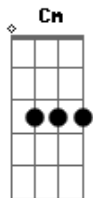

© ukulele-chords.com