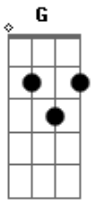

© ukulele-chords.com