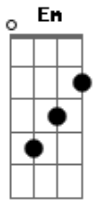

© ukulele-chords.com