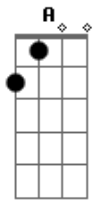

Asking why
Em G F
Why I can't move on
C

Asking why
D
Asking why
Em G F
Why I can't move on

Acordes

© ukulele-chords.com