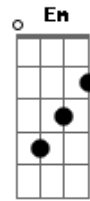

© ukulele-chords.com