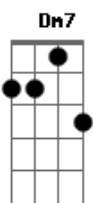

© ukulele-chords.com

© ukulele-chords.com