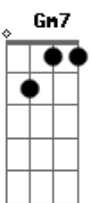

© ukulele-chords.com