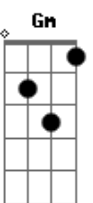

© ukulele-chords.com