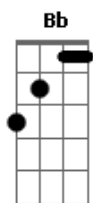

Australian Crawl - Downhearted

Tom: Bb

Verso 1:

Dm7 Am7 Cm7 Gm7 Dm7 Am7 Cm7 Gm
I left my heart back in the Orient and down Bali bays
Dm7 Am7 Cm7 Gm7 Dm7 Am7
Cm7 Gm
I know it's not the way I should feel but it's the way I'm
gonna stay

Refrão:

Bb Am7 Gm Dm
Downhearted broken dreams that never really started
Bb Am7 Gm Dm
Downhearted broken dreams that never really start

Verso 2: (mesmos acordes do Verso 1)

It seems all wrong back here at home there's no end in sight
Should I be made to drag you through this lovers endless fight

(Repete Refrão)

Interlúdio: Dm7 Cm7 F
Dm7 Cm7 Dm7 F Gm
Bb Cm7 Dm7 Cm7 F
Dm7 Cm7 Bb

Verso 3 (mesmos acordes do verso 1)

I sometimes think that we should stay here happy on the farm
I sometimes think I'll give it all away this love and all it's
charms

(repete o Refrão)

Acordes