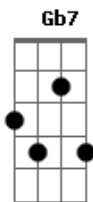

© ukulele-chords.com