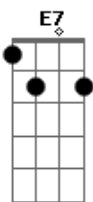

© ukulele-chords.com