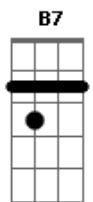

© ukulele-chords.com