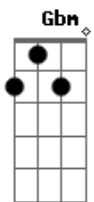

© ukulele-chords.com