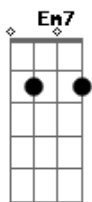

© ukulele-chords.com