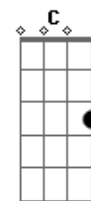

© ukulele-chords.com