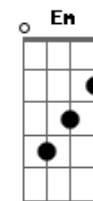

© ukulele-chords.com