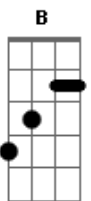

Chorus:

G D
Hey baby you, you got what I need
Em7 C
But you say you're just a friend
C
yeah you say you're just a friend [x2]

Verse 2:

G
Hey hey baby we've been on the phone
D
spendin time together alone,
Em7 C
but every time we talk the words don't come out right
oh oh, yeah e uh
G
Hey hey baby when I look in your eyes
D
I can tell that you're holdin somethin inside
Em7
I've been thinkin bout oh oh oh
C
I've been thinkin bout eh eh eh

Pre- Chorus:

G D
I wanna be your everything, I want to be the one you need
Em7 C
So tell me where ya been all my life, gonna make you mine tonight

Chorus:

G D
Hey baby you, you got what I need
Em7 C
But you say you're just a friend
C
yeah you say you're just a friend [x2]

[Flo Rida:]

G D
Yeah, kinda been seein this most of my nights, tryna make other girls whistle
Em7
but its a hell of a life how to make the wrong hit
C
no bring it tight round have a good time bro feelin good right now
G D Em7
but I remember this marking 1989 maybe 90, can't do me like
C
a song I wrote, cutting glass chasin you 'cuz you all I want
G D Em7
like you, you got what I need, and if not I'll just pretend but still,
I can get your friend I'm playin, no
G D
Em7
but maybe thats too freaky lil, we brushin eyes I can see the twinkle in them
C
thought we'd be together til I see the wrinkle in them- but I guess not
Chorus:
G D
Hey baby you, you got what I need
Em7 C
But you say you're just a friend
C
yeah you say you're just a friend [x4]

Acordes

© ukulele-chords.com