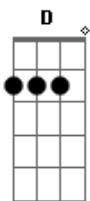

© ukulele-chords.com