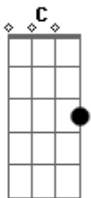

Austin French - Why God

tom:

Intro: C
[Primeira Parte]
Why God
Do people have to die
A daughter or a son
Sudden and so young
Long before their time?

[Segunda Parte]
Why God
Do people fall apart
A promise and a ring
Becomes a broken thing
A road that got too hard?
[Pre-Refrão]

I don't understand
But I understand
[Refrão]

Why God I need You
It's why God I run to Your arms
Over and over again
It's why God I cling to Your love
And hold on for dear life
And I find You are right by my side
[Terceira Parte]

Why God

Do we feel so alone?
Every single day
Fighting through the pain
Hoping there is hope
[Pre-Refrão]
I don't understand
But I understand
[Refrão 2]
Why God I need You
It's why God I run to Your arms
Over and over again
It's why God I cling to Your love
And hold on for dear life
And I find You are right by my side, ooh...

[Ponte]
Give me a faith stronger than I have
I need to know when it hurts this bad
That You hold my heart when it breaks
And I'm not alone in this place
[Refrão 3]

That's why God I need You
Why God I run to Your arms
Over and over again
It's why God I cling to Your love
And hold on for dear life
And I find You are right by my side
Always right by my side
Even here in the why... God

Acordes

© ukulele-chords.com