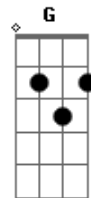

© ukulele-chords.com