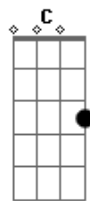

© ukulele-chords.com