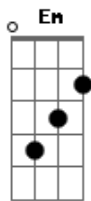

© ukulele-chords.com