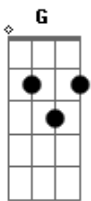

Aurora - Warrior

Tom: G
Intro: Em C Am Bm

Em C
I fall asleep in my own tears
Am Bm
I cry for the the world, for everyone
Em C
And I build a boat to float in
Am Bm
I'm floating away
Em C
I can't recall the last time
Am Bm
I opened my eyes to see the world as beautiful
Em C
And I built a cage to hide in
Am Bm
I'm hiding, I'm trying to battle the night

D G C
Let love conquer your mind
C
Warrior, warrior
D G C
Just reach out for the light
C
Warrior, warrior
D G C
I am a warrior
C
Warrior, warrior
D G C
I am a warrior
C D
Warrior, warrior of love

verse 2
Em C
I stand behind the wall of
Am Bm
people and thoughts, mind controlling
Em C
And I hold a sword to guide me
Am Bm
I'm fighting my way

Em C
I can't recall the last time
Am Bm
I opened my eyes to see the world as beautiful
Em C
And I built a cage to hide in
Am Bm
I'm hiding, I'm trying to battle the night
D G C
Let love conquer your mind
C
Warrior, warrior
D G C
Just reach out for the light
C
Warrior, warrior
D G C
I am a warrior
C
Warrior, warrior
D G C
I am a warrior
C D
Warrior, warrior of love
C
Underneath darkened skies
D C
There's a lamp kept alight
D G C
Let love conquer your mind
C
Warrior, warrior
D G C
Just reach out for the light
C
Warrior, warrior
D G C
I am a warrior
C
Warrior, warrior
D G C
I am a warrior
C D C
Warrior, warrior of love
D C
Warrior of love
D C
Warrior of love

Acordes

© ukulele-chords.com