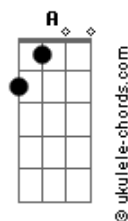

# Aurora - Midas Touch

tom:

Intro: [Tab - Riff] <sup>Dbm</sup>

[Primeira Parte]

<sup>Dbm</sup>  
I can remember I was dreaming  
<sup>Ebm7 E A Ab7</sup>  
In the moonlight gently I was floating  
<sup>Dbm</sup>  
I didn't know that I was sinking  
<sup>Ebm7 E A Ab7</sup>  
In my lonely bed sheets I was dying

[Pré-Refrão]

<sup>Dbm</sup>  
When you're away I think that I'll escape  
<sup>Ebm7</sup>  
You're a king but you're a slave  
<sup>Ab7</sup>  
This love will end today

[Refrão]

<sup>A</sup> <sup>Gbm</sup>  
I would watch you fall in love  
<sup>Dbm</sup>  
But you love me like a kid  
<sup>Dbm</sup>  
You needed someone close  
<sup>B A</sup>  
And I never really did  
<sup>Gbm</sup>  
I'd find you on your knees  
<sup>Dbm</sup>  
And you'd beg for me to be  
<sup>Dbm</sup>  
The woman on your throne  
<sup>Ab7</sup> (Riff)  
But I'd rather be alone

## Acordes

[Segunda Parte]

<sup>Dbm</sup>  
Do you remember how I loved you  
<sup>Ebm7 E A Ab7</sup>  
You would make your lovers into sculptures  
<sup>Dbm</sup>  
You didn't know that I was lonely  
<sup>Ebm7 E A Ab7</sup>  
And the gift you brought me could not suit me

[Pré-Refrão]

<sup>Dbm</sup>  
Midas, my dear, no wonder why you're scared  
<sup>Ebm7</sup>  
You're a king among the thieves  
<sup>Ab7</sup>  
And your world belongs to me

[Refrão Final]

<sup>A</sup> <sup>Gbm</sup>  
I would watch you fall in love  
<sup>Dbm</sup>  
But you love me like a kid  
<sup>Dbm</sup>  
You needed someone close  
<sup>B A</sup>  
And I never really did  
<sup>Gbm</sup>  
I'd find you on your knees  
<sup>Dbm</sup>  
And you'd beg for me to be  
<sup>Dbm</sup>  
The woman on your throne  
<sup>Ab7</sup>  
But I'd rather be alone