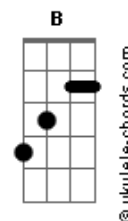

# Aurora - Midas Touch

tom:

Intro: [Tab - Riff] <sup>Dbm</sup>

[Primeira Parte]

<sup>Dbm</sup>  
I can remember I was dreaming  
<sup>Ebm7 E A Ab7</sup>  
In the moonlight gently I was floating  
<sup>Dbm</sup>  
I didn't know that I was sinking  
<sup>Ebm7 E A Ab7</sup>  
In my lonely bed sheets I was dying

[Pré-Refrão]

<sup>Dbm</sup>  
When you're away I think that I'll escape  
<sup>Ebm7</sup>  
You're a king but you're a slave  
<sup>Ab7</sup>  
This love will end today

[Refrão]

<sup>A</sup> <sup>Gbm</sup>  
I would watch you fall in love  
<sup>Dbm</sup>  
But you love me like a kid  
<sup>Dbm</sup>  
You needed someone close  
<sup>B A</sup>  
And I never really did  
<sup>Gbm</sup>  
I'd find you on your knees  
<sup>Dbm</sup>  
And you'd beg for me to be  
<sup>Dbm</sup>  
The woman on your throne  
<sup>Ab7</sup> (Riff)  
But I'd rather be alone

## Acordes

[Segunda Parte]

<sup>Dbm</sup>  
Do you remember how I loved you  
<sup>Ebm7 E A Ab7</sup>  
You would make your lovers into sculptures  
<sup>Dbm</sup>  
You didn't know that I was lonely  
<sup>Ebm7 E A Ab7</sup>  
And the gift you brought me could not suit me

[Pré-Refrão]

<sup>Dbm</sup>  
Midas, my dear, no wonder why you're scared  
<sup>Ebm7</sup>  
You're a king among the thieves  
<sup>Ab7</sup>  
And your world belongs to me

[Refrão Final]

<sup>A</sup> <sup>Gbm</sup>  
I would watch you fall in love  
<sup>Dbm</sup>  
But you love me like a kid  
<sup>Dbm</sup>  
You needed someone close  
<sup>B A</sup>  
And I never really did  
<sup>Gbm</sup>  
I'd find you on your knees  
<sup>Dbm</sup>  
And you'd beg for me to be  
<sup>Dbm</sup>  
The woman on your throne  
<sup>Ab7</sup>  
But I'd rather be alone