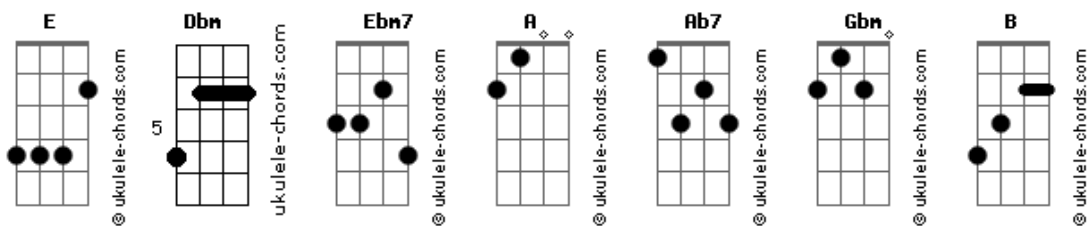

# Aurora - Midas Touch

tom:

Intro: [Tab - Riff] **Dbm**

[Primeira Parte]

**Dbm**  
I can remember I was dreaming  
**Ebm7 E A Ab7**  
In the moonlight gently I was floating  
**Dbm**  
I didn't know that I was sinking  
**Ebm7 E A Ab7**  
In my lonely bed sheets I was dying

[Pré-Refrão]

**Dbm**  
When you're away I think that I'll escape  
**Ebm7**  
You're a king but you're a slave  
**Ab7**  
This love will end today

[Refrão]

**A Gbm**  
I would watch you fall in love  
**Dbm**  
But you love me like a kid  
**Dbm**  
You needed someone close  
**B A**  
And I never really did  
**Gbm**  
I'd find you on your knees  
**Dbm**  
And you'd beg for me to be  
**Dbm**  
The woman on your throne  
**Ab7** (Riff)  
But I'd rather be alone

## Acordes

[Segunda Parte]

**Dbm**  
Do you remember how I loved you  
**Ebm7 E A Ab7**  
You would make your lovers into sculptures  
**Dbm**  
You didn't know that I was lonely  
**Ebm7 E A Ab7**  
And the gift you brought me could not suit me

[Pré-Refrão]

**Dbm**  
Midas, my dear, no wonder why you're scared  
**Ebm7**  
You're a king among the thieves  
**Ab7**  
And your world belongs to me

[Refrão Final]

**A Gbm**  
I would watch you fall in love  
**Dbm**  
But you love me like a kid  
**Dbm**  
You needed someone close  
**B A**  
And I never really did  
**Gbm**  
I'd find you on your knees  
**Dbm**  
And you'd beg for me to be  
**Dbm**  
The woman on your throne  
**Ab7**  
But I'd rather be alone