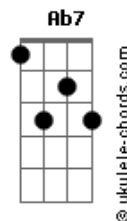

# Aurora - Midas Touch

tom:

Intro: [Tab - Riff] <sup>Dbm</sup>

[Primeira Parte]

<sup>Dbm</sup>  
I can remember I was dreaming  
<sup>Ebm7 E A Ab7</sup>  
In the moonlight gently I was floating  
<sup>Dbm</sup>  
I didn't know that I was sinking  
<sup>Ebm7 E A Ab7</sup>  
In my lonely bed sheets I was dying

[Pré-Refrão]

<sup>Dbm</sup>  
When you're away I think that I'll escape  
<sup>Ebm7</sup>  
You're a king but you're a slave  
<sup>Ab7</sup>  
This love will end today

[Refrão]

<sup>A</sup> <sup>Gbm</sup>  
I would watch you fall in love  
<sup>Dbm</sup>  
But you love me like a kid  
<sup>Dbm</sup>  
You needed someone close  
<sup>B A</sup>  
And I never really did  
<sup>Gbm</sup>  
I'd find you on your knees  
<sup>Dbm</sup>  
And you'd beg for me to be  
<sup>Dbm</sup>  
The woman on your throne  
<sup>Ab7</sup> (Riff)  
But I'd rather be alone

## Acordes

[Segunda Parte]

<sup>Dbm</sup>  
Do you remember how I loved you  
<sup>Ebm7 E A Ab7</sup>  
You would make your lovers into sculptures  
<sup>Dbm</sup>  
You didn't know that I was lonely  
<sup>Ebm7 E A Ab7</sup>  
And the gift you brought me could not suit me

[Pré-Refrão]

<sup>Dbm</sup>  
Midas, my dear, no wonder why you're scared  
<sup>Ebm7</sup>  
You're a king among the thieves  
<sup>Ab7</sup>  
And your world belongs to me

[Refrão Final]

<sup>A</sup> <sup>Gbm</sup>  
I would watch you fall in love  
<sup>Dbm</sup>  
But you love me like a kid  
<sup>Dbm</sup>  
You needed someone close  
<sup>B A</sup>  
And I never really did  
<sup>Gbm</sup>  
I'd find you on your knees  
<sup>Dbm</sup>  
And you'd beg for me to be  
<sup>Dbm</sup>  
The woman on your throne  
<sup>Ab7</sup>  
But I'd rather be alone