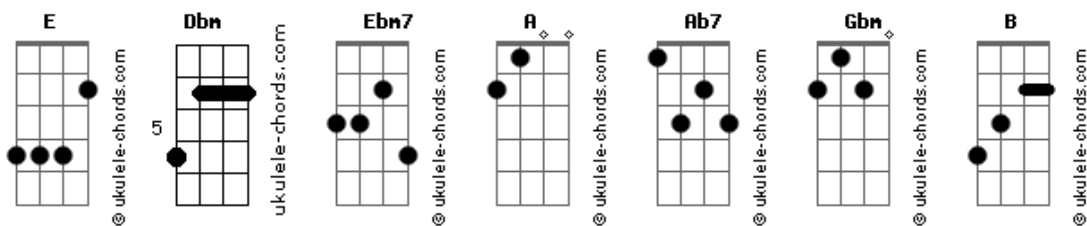

Aurora - Midas Touch

tom:

Intro: [Tab - Riff] **Dbm**

[Primeira Parte]

Dbm
I can remember I was dreaming
Ebm7 E A Ab7
In the moonlight gently I was floating
Dbm
I didn't know that I was sinking
Ebm7 E A Ab7
In my lonely bed sheets I was dying

[Pré-Refrão]

Dbm
When you're away I think that I'll escape
Ebm7
You're a king but you're a slave
Ab7
This love will end today

[Refrão]

A Gbm
I would watch you fall in love
Dbm
But you love me like a kid
Dbm
You needed someone close
B A
And I never really did
Gbm
I'd find you on your knees
Dbm
And you'd beg for me to be
Dbm
The woman on your throne
Ab7 (Riff)
But I'd rather be alone

Acordes

[Segunda Parte]

Dbm
Do you remember how I loved you
Ebm7 E A Ab7
You would make your lovers into sculptures
Dbm
You didn't know that I was lonely
Ebm7 E A Ab7
And the gift you brought me could not suit me

[Pré-Refrão]

Dbm
Midas, my dear, no wonder why you're scared
Ebm7
You're a king among the thieves
Ab7
And your world belongs to me

[Refrão Final]

A Gbm
I would watch you fall in love
Dbm
But you love me like a kid
Dbm
You needed someone close
B A
And I never really did
Gbm
I'd find you on your knees
Dbm
And you'd beg for me to be
Dbm
The woman on your throne
Ab7
But I'd rather be alone