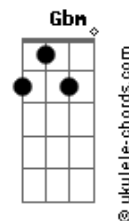

# Aurora - Midas Touch

tom:

Intro: [Tab - Riff] <sup>Dbm</sup>

[Primeira Parte]

<sup>Dbm</sup>  
I can remember I was dreaming  
<sup>Ebm7 E A Ab7</sup>  
In the moonlight gently I was floating  
<sup>Dbm</sup>  
I didn't know that I was sinking  
<sup>Ebm7 E A Ab7</sup>  
In my lonely bed sheets I was dying

[Pré-Refrão]

<sup>Dbm</sup>  
When you're away I think that I'll escape  
<sup>Ebm7</sup>  
You're a king but you're a slave  
<sup>Ab7</sup>  
This love will end today

[Refrão]

<sup>A</sup> <sup>Gbm</sup>  
I would watch you fall in love  
<sup>Dbm</sup>  
But you love me like a kid  
<sup>Dbm</sup>  
You needed someone close  
<sup>B A</sup>  
And I never really did  
<sup>Gbm</sup>  
I'd find you on your knees  
<sup>Dbm</sup>  
And you'd beg for me to be  
<sup>Dbm</sup>  
The woman on your throne  
<sup>Ab7</sup> (Riff)  
But I'd rather be alone

## Acordes

[Segunda Parte]

<sup>Dbm</sup>  
Do you remember how I loved you  
<sup>Ebm7 E A Ab7</sup>  
You would make your lovers into sculptures  
<sup>Dbm</sup>  
You didn't know that I was lonely  
<sup>Ebm7 E A Ab7</sup>  
And the gift you brought me could not suit me

[Pré-Refrão]

<sup>Dbm</sup>  
Midas, my dear, no wonder why you're scared  
<sup>Ebm7</sup>  
You're a king among the thieves  
<sup>Ab7</sup>  
And your world belongs to me

[Refrão Final]

<sup>A</sup> <sup>Gbm</sup>  
I would watch you fall in love  
<sup>Dbm</sup>  
But you love me like a kid  
<sup>Dbm</sup>  
You needed someone close  
<sup>B A</sup>  
And I never really did  
<sup>Gbm</sup>  
I'd find you on your knees  
<sup>Dbm</sup>  
And you'd beg for me to be  
<sup>Dbm</sup>  
The woman on your throne  
<sup>Ab7</sup>  
But I'd rather be alone