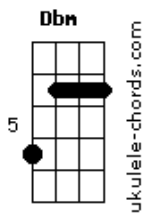

# Aurora - Midas Touch

tom:

Intro: [Tab - Riff] <sup>Dbm</sup>

[Primeira Parte]

<sup>Dbm</sup>  
I can remember I was dreaming  
<sup>Ebm7 E A Ab7</sup>  
In the moonlight gently I was floating  
<sup>Dbm</sup>  
I didn't know that I was sinking  
<sup>Ebm7 E A Ab7</sup>  
In my lonely bed sheets I was dying

[Pré-Refrão]

<sup>Dbm</sup>  
When you're away I think that I'll escape  
<sup>Ebm7</sup>  
You're a king but you're a slave  
<sup>Ab7</sup>  
This love will end today

[Refrão]

<sup>A</sup> <sup>Gbm</sup>  
I would watch you fall in love  
<sup>Dbm</sup>  
But you love me like a kid  
<sup>Dbm</sup>  
You needed someone close  
<sup>B A</sup>  
And I never really did  
<sup>Gbm</sup>  
I'd find you on your knees  
<sup>Dbm</sup>  
And you'd beg for me to be  
<sup>Dbm</sup>  
The woman on your throne  
<sup>Ab7</sup> (Riff)  
But I'd rather be alone

## Acordes

[Segunda Parte]

<sup>Dbm</sup>  
Do you remember how I loved you  
<sup>Ebm7 E A Ab7</sup>  
You would make your lovers into sculptures  
<sup>Dbm</sup>  
You didn't know that I was lonely  
<sup>Ebm7 E A Ab7</sup>  
And the gift you brought me could not suit me

[Pré-Refrão]

<sup>Dbm</sup>  
Midas, my dear, no wonder why you're scared  
<sup>Ebm7</sup>  
You're a king among the thieves  
<sup>Ab7</sup>  
And your world belongs to me

[Refrão Final]

<sup>A</sup> <sup>Gbm</sup>  
I would watch you fall in love  
<sup>Dbm</sup>  
But you love me like a kid  
<sup>Dbm</sup>  
You needed someone close  
<sup>B A</sup>  
And I never really did  
<sup>Gbm</sup>  
I'd find you on your knees  
<sup>Dbm</sup>  
And you'd beg for me to be  
<sup>Dbm</sup>  
The woman on your throne  
<sup>Ab7</sup>  
But I'd rather be alone