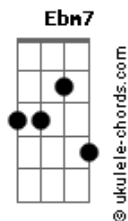

# Aurora - Midas Touch

tom:

Intro: [Tab - Riff] <sup>Dbm</sup>

[Primeira Parte]

<sup>Dbm</sup>  
I can remember I was dreaming  
<sup>Ebm7 E A Ab7</sup>  
In the moonlight gently I was floating  
<sup>Dbm</sup>  
I didn't know that I was sinking  
<sup>Ebm7 E A Ab7</sup>  
In my lonely bed sheets I was dying

[Pré-Refrão]

<sup>Dbm</sup>  
When you're away I think that I'll escape  
<sup>Ebm7</sup>  
You're a king but you're a slave  
<sup>Ab7</sup>  
This love will end today

[Refrão]

<sup>A</sup> <sup>Gbm</sup>  
I would watch you fall in love  
<sup>Dbm</sup>  
But you love me like a kid  
<sup>Dbm</sup>  
You needed someone close  
<sup>B A</sup>  
And I never really did  
<sup>Gbm</sup>  
I'd find you on your knees  
<sup>Dbm</sup>  
And you'd beg for me to be  
<sup>Dbm</sup>  
The woman on your throne  
<sup>Ab7</sup> (Riff)  
But I'd rather be alone

## Acordes

[Segunda Parte]

<sup>Dbm</sup>  
Do you remember how I loved you  
<sup>Ebm7 E A Ab7</sup>  
You would make your lovers into sculptures  
<sup>Dbm</sup>  
You didn't know that I was lonely  
<sup>Ebm7 E A Ab7</sup>  
And the gift you brought me could not suit me

[Pré-Refrão]

<sup>Dbm</sup>  
Midas, my dear, no wonder why you're scared  
<sup>Ebm7</sup>  
You're a king among the thieves  
<sup>Ab7</sup>  
And your world belongs to me

[Refrão Final]

<sup>A</sup> <sup>Gbm</sup>  
I would watch you fall in love  
<sup>Dbm</sup>  
But you love me like a kid  
<sup>Dbm</sup>  
You needed someone close  
<sup>B A</sup>  
And I never really did  
<sup>Gbm</sup>  
I'd find you on your knees  
<sup>Dbm</sup>  
And you'd beg for me to be  
<sup>Dbm</sup>  
The woman on your throne  
<sup>Ab7</sup>  
But I'd rather be alone