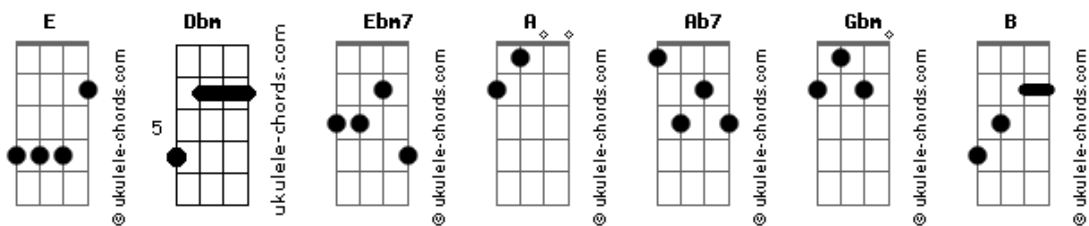

Aurora - Midas Touch

tom:

Intro: [Tab - Riff] **Dbm**

[Primeira Parte]

Dbm
I can remember I was dreaming
Ebm7 E A Ab7
In the moonlight gently I was floating
Dbm
I didn't know that I was sinking
Ebm7 E A Ab7
In my lonely bed sheets I was dying

[Pré-Refrão]

Dbm
When you're away I think that I'll escape
Ebm7
You're a king but you're a slave
Ab7
This love will end today

[Refrão]

A Gbm
I would watch you fall in love
Dbm
But you love me like a kid
Dbm
You needed someone close
B A
And I never really did
Gbm
I'd find you on your knees
Dbm
And you'd beg for me to be
Dbm
The woman on your throne
Ab7 (Riff)
But I'd rather be alone

Acordes

[Segunda Parte]

Dbm
Do you remember how I loved you
Ebm7 E A Ab7
You would make your lovers into sculptures
Dbm
You didn't know that I was lonely
Ebm7 E A Ab7
And the gift you brought me could not suit me

[Pré-Refrão]

Dbm
Midas, my dear, no wonder why you're scared
Ebm7
You're a king among the thieves
Ab7
And your world belongs to me

[Refrão Final]

A Gbm
I would watch you fall in love
Dbm
But you love me like a kid
Dbm
You needed someone close
B A
And I never really did
Gbm
I'd find you on your knees
Dbm
And you'd beg for me to be
Dbm
The woman on your throne
Ab7
But I'd rather be alone